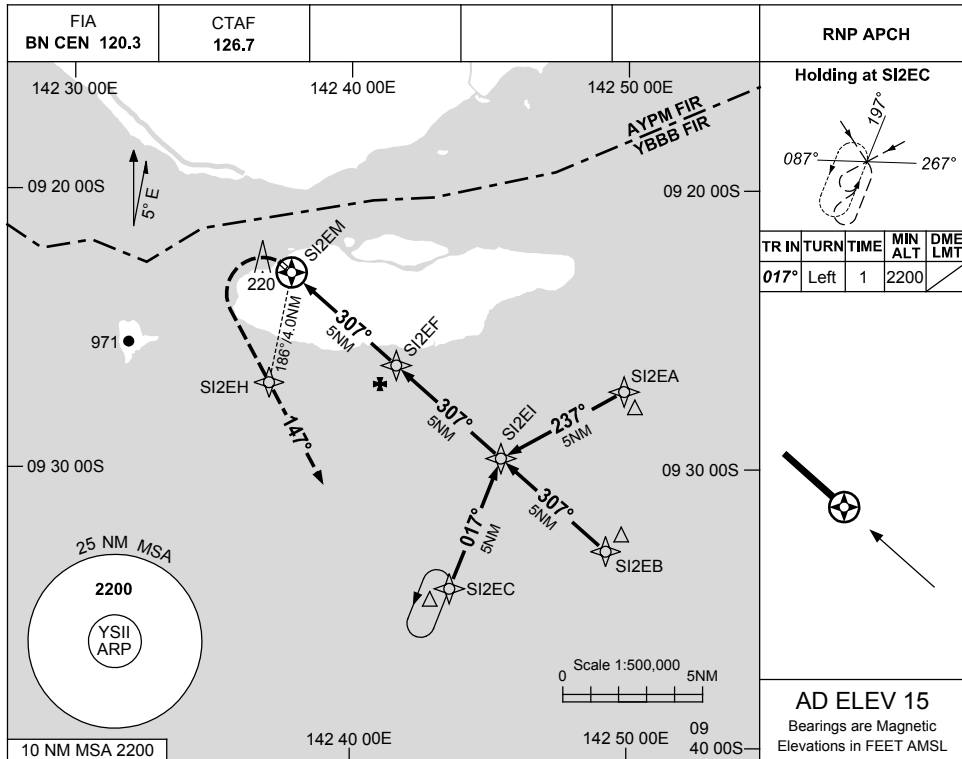

USE QNH

RNP E

23 MAR 2023

SAIBAI ISLAND, QLD (YSII)

NM TO NEXT WPT	SI2EM	1.7	2	3	4	SI2EF	1	1.5				
ALT (3° APCH PATH)		660	780	1100	1420	1730	2050	2200				

**NOTES**

CATEGORY	A	B	C	D
CIRCLING	660 (645-2.4)		NOT APPLICABLE	
ALTERNATE	(1145-4.4)			

1. MISSED APPROACH MAY ENTER AYPM FIR.

Changes: WPT NAMING CONVENTION, MAHF FLY-BY, MAG BRG.

SIGN01-174