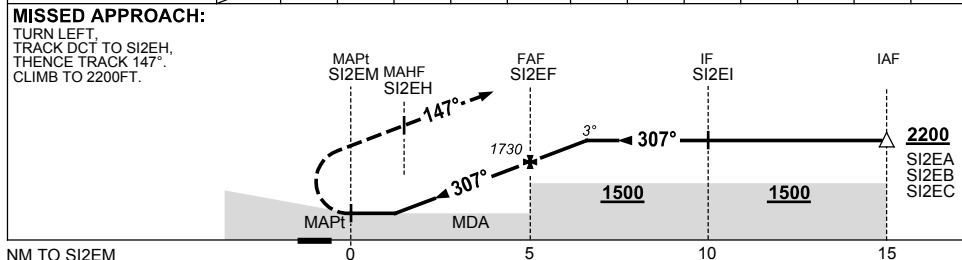

USE QNH

RNP E

23 MAR 2023

SAIBAI ISLAND, QLD (YSII)

NM TO NEXT WPT	SI2EM	1.7	2	3	4	SI2EF	1	1.5				
ALT (3° APCH PATH)		660	780	1100	1420	1730	2050	2200				

**NOTES**

CATEGORY	A	B	C	D
CIRCLING	660 (645-2.4)		NOT APPLICABLE	
ALTERNATE	(1145-4.4)			