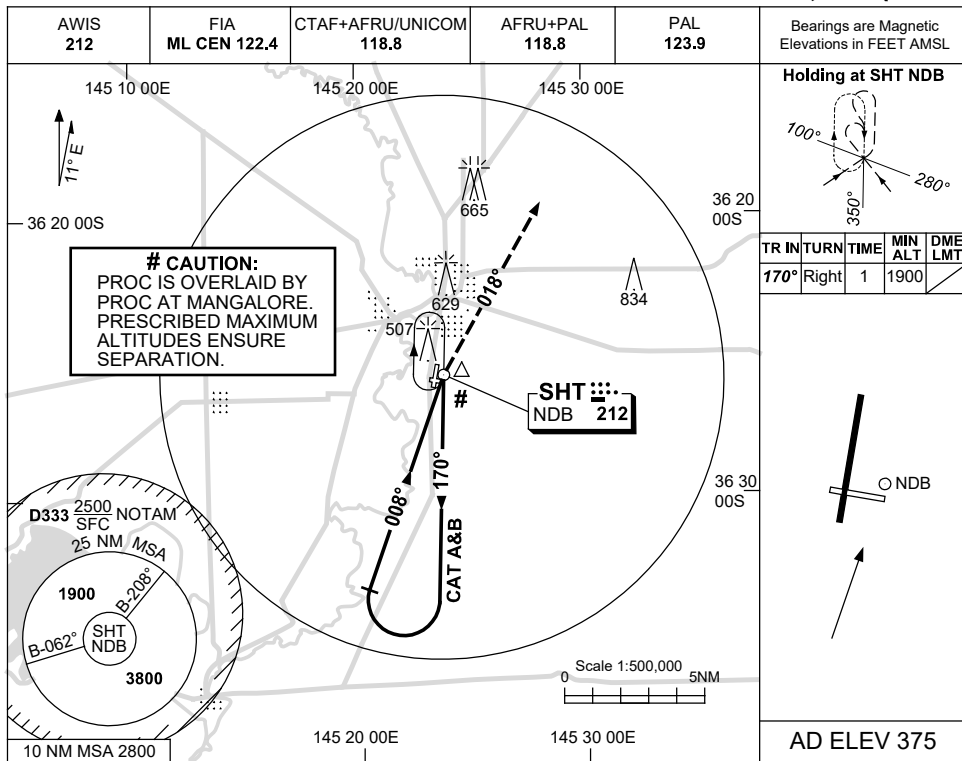

USE QNH

NDB-A

17 JUN 2021

SHEPPARTON, VIC (YSHT)

**NOTES**

CATEGORY	A	B	C	D
			NOT APPLICABLE	
CIRCLING	1060 (685-2.4)			
ALTERNATE	(1185-4.4)			

1. MAX IAS:  
INITIAL : 140KT.

Changes: CIRCLING MINIMA, 656FT OBST, Editorial.

SHTNB01-167