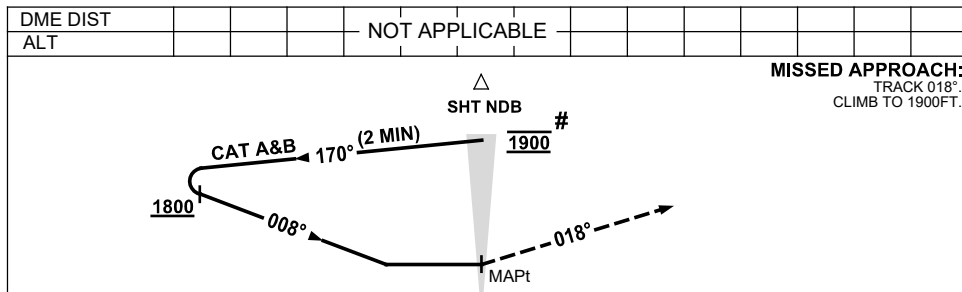

USE QNH

NDB-A

17 JUN 2021

SHEPPARTON, VIC (YSHT)

**NOTES**

CATEGORY	A	B	C	D
			NOT APPLICABLE	
CIRCLING	1060 (685-2.4)			
ALTERNATE	(1185-4.4)			

1. MAX IAS:  
INITIAL : 140KT.

Changes: CIRCLING MINIMA, 656FT OBST, Editorial.