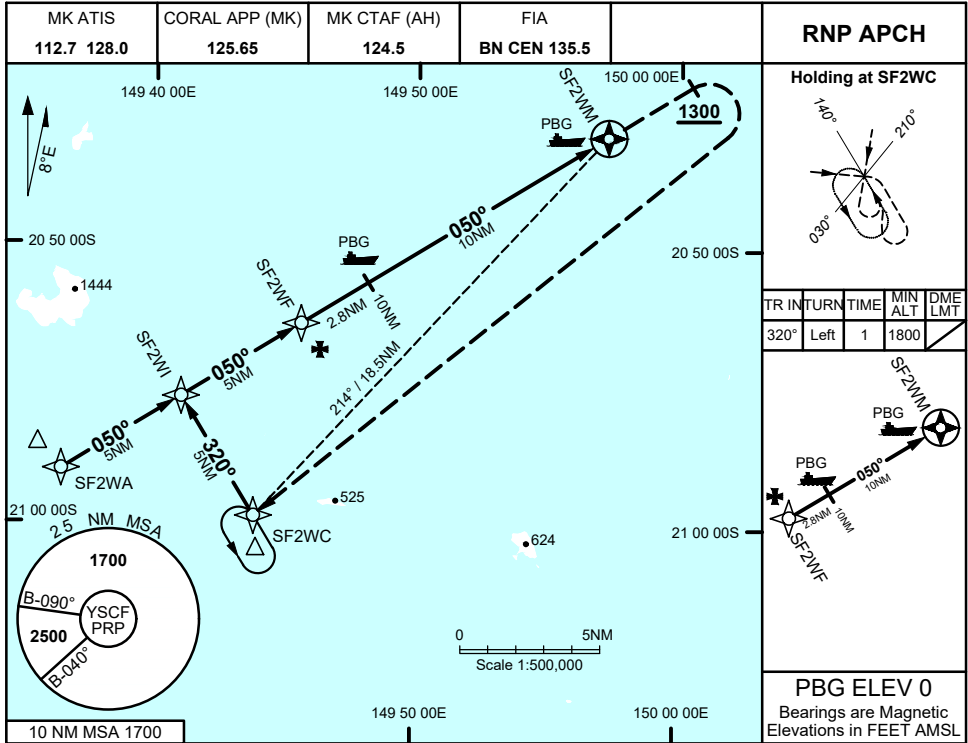

FOR CASA APPROVED OPERATORS ONLY
USE QNH

RNP 050

13 JUN 2024

SCAWFELL ISLAND, QLD (YSCF)

NM TO NEXT WPT	0.9	SF2WF	12	11	10	SF2WM				
ALT (3° APCH PATH)	1800	1500	1240	920	600					

NOTES

- MAPt LOCATED AT PRP: (S20 46 01, E149 57 13)

CATEGORY	H
LNAV (AREA QNH)	600 (600 - 2.1)
ALTERNATE	(1100 - 4.1)

Changes: REMOVED MINIMA YMBK QNH, REMOVED NOTE 2, Editorial

SCFGN01- 179

FOR CASA APPROVED OPERATORS ONLY