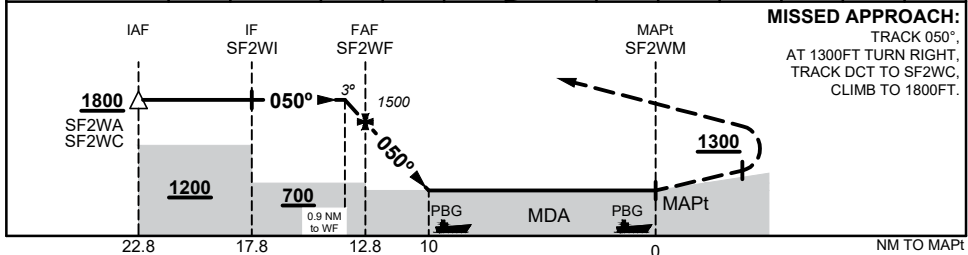

FOR CASA APPROVED OPERATORS ONLY
USE QNH

RNP 050

13 JUN 2024

SCAWFELL ISLAND, QLD (YSCF)

NM TO NEXT WPT	0.9	SF2WF	12	11	10	SF2WM				
ALT (3° APCH PATH)	1800	1500	1240	920	600					

NOTES

- MAPt LOCATED AT PRP: (S20 46 01, E149 57 13)

CATEGORY	H
LNAV (AREA QNH)	600 (600 - 2.1)
ALTERNATE	(1100 - 4.1)

Changes: REMOVED MINIMA YMBK QNH, REMOVED NOTE 2, Editorial

SCFGN01- 179

FOR CASA APPROVED OPERATORS ONLY