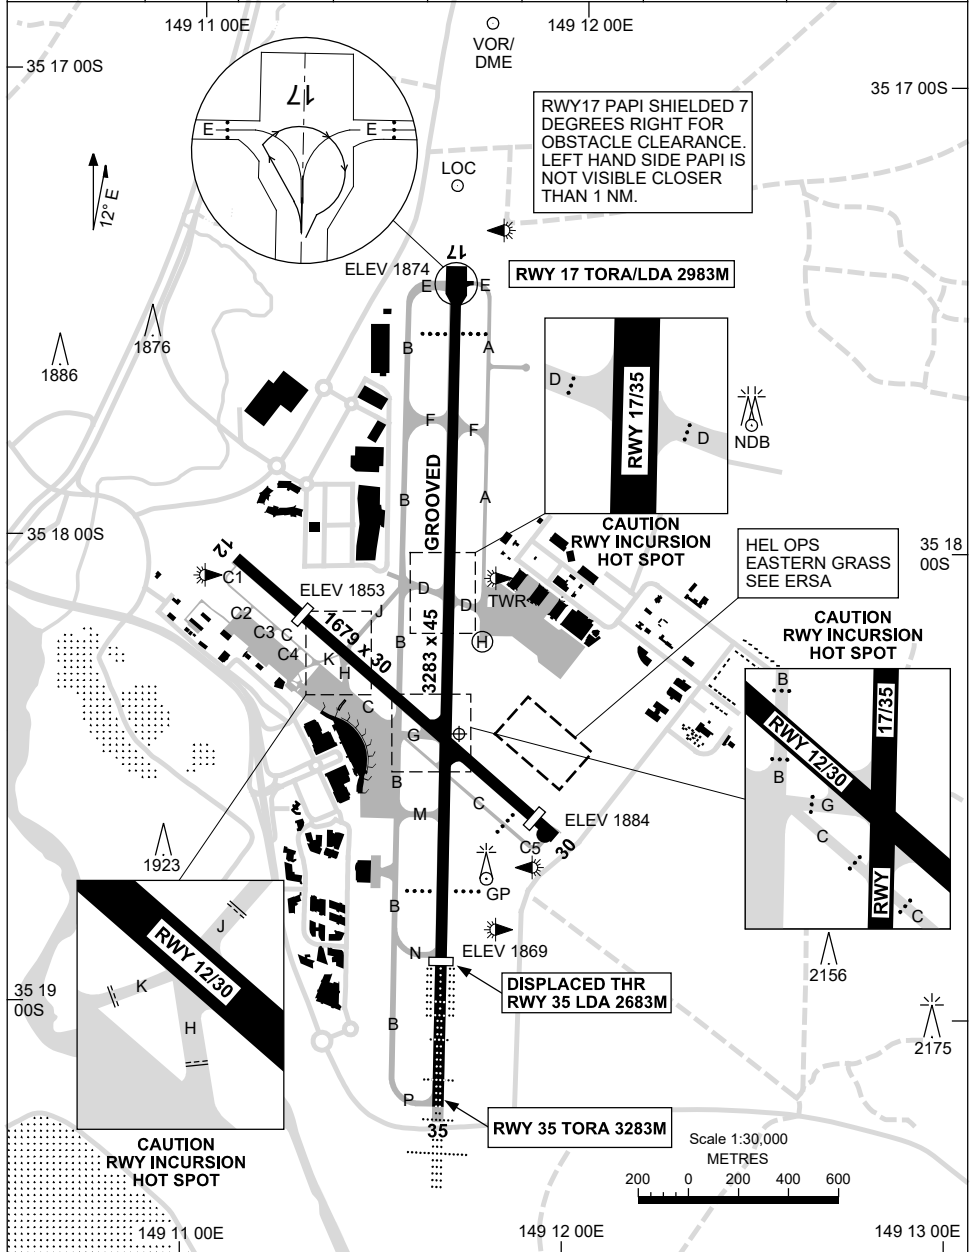

5 SEP 2024

35 18 25S 149 11 42E

CANBERRA, ACT (YSCB)

ATIS 116.7 127.45 263	AWIS (AH) 116.7	APP 124.5	TWR 118.7	SMC/ACD 121.7	FIA (AH) ML CEN 125.9	CTAF+AFRU (AH) AFRU+PAL (AH) 118.7	Bearings are Magnetic Elevations in FEET AMSL
--------------------------	--------------------	--------------	--------------	------------------	--------------------------	--	--

RWY17 PAPI SHIELDED 7 DEGREES RIGHT FOR OBSTACLE CLEARANCE. LEFT HAND SIDE PAPI IS NOT VISIBLE CLOSER THAN 1 NM.

RWY 17 TORA/LDA 2983M

CAUTION RWY INCURSION HOT SPOT

HEL OPS EASTERN GRASS SEE ERSA

CAUTION RWY INCURSION HOT SPOT

CAUTION RWY INCURSION HOT SPOT

DISPLACED THR RWY 35 LDA 2683M

RWY 35 TORA 3283M