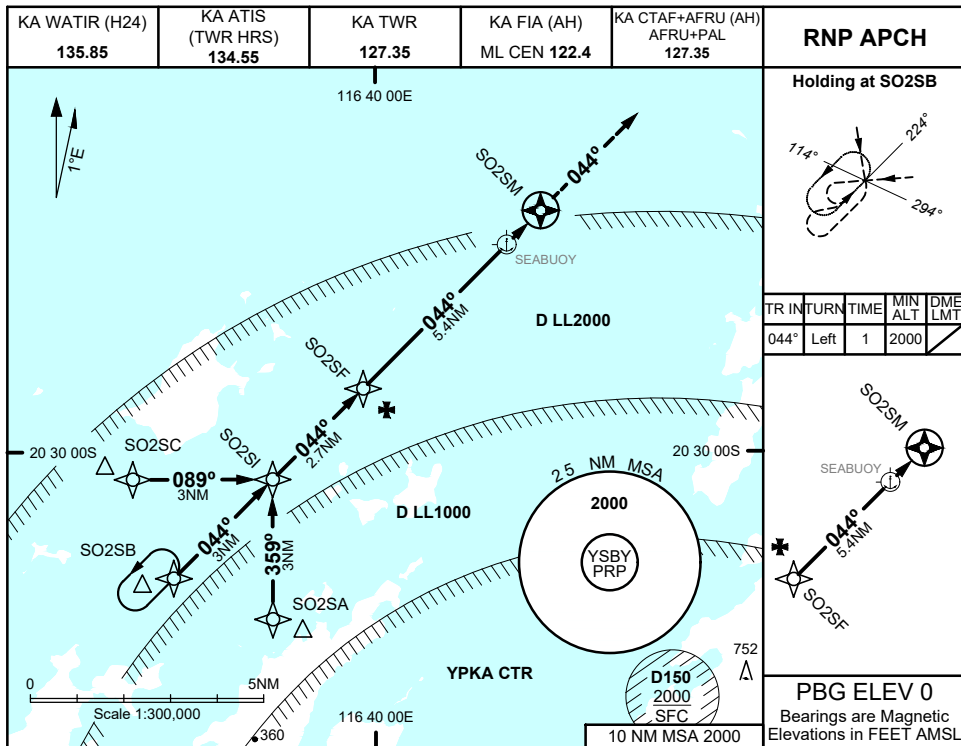

FOR CASA APPROVED OPERATORS ONLY

USE QNH

RNP 044

SEABUOY, WA (YSBY)

21 MAR 2024

NM TO NEXT WPT	1.3	SO2SF	5	4	3	2	SO2SM				
ALT (3° APCH PATH)	2000	1600	1470	1160	840	520					

NOTES

1. MAX IAS:
INITIAL : 90KTS
HOLDING : 90 KTS
2. MAPt LOCATED 1.0 NM FROM SEABUOY
3. REMOTE ALTIMETER
SETTING SOURCE YPKA
4. PRP (S20 24 49, E116 43 47)

CATEGORY	H
YPKA QNH	520 (520 - 2.5)
AREA QNH	600 (600 - 2.5)
ALTERNATE	(1100 - 4.5)

Changes: YPKA CTR, CTA, Editorial

SBYGN01-178

FOR CASA APPROVED OPERATORS ONLY