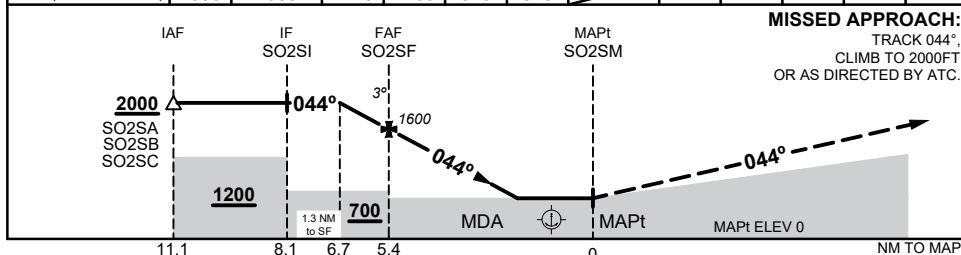

FOR CASA APPROVED OPERATORS ONLY

USE QNH

RNP 044

SEABUOY, WA (YSBY)

21 MAR 2024

NM TO NEXT WPT	1.3	SO2SF	5	4	3	2	SO2SM				
ALT (3° APCH PATH)	2000	1600	1470	1160	840	520					

NOTES

1. MAX IAS:
INITIAL : 90KTS
HOLDING : 90 KTS
2. MAPt LOCATED 1.0 NM FROM SEABUOY
3. REMOTE ALTIMETER
SETTING SOURCE YPKA
4. PRP (S20 24 49, E116 43 47)

CATEGORY	H
YPKA QNH	520 (520 - 2.5)
AREA QNH	600 (600 - 2.5)
ALTERNATE	(1100 - 4.5)

Changes: YPKA CTR, CTA, Editorial

SBYGN01-178

FOR CASA APPROVED OPERATORS ONLY