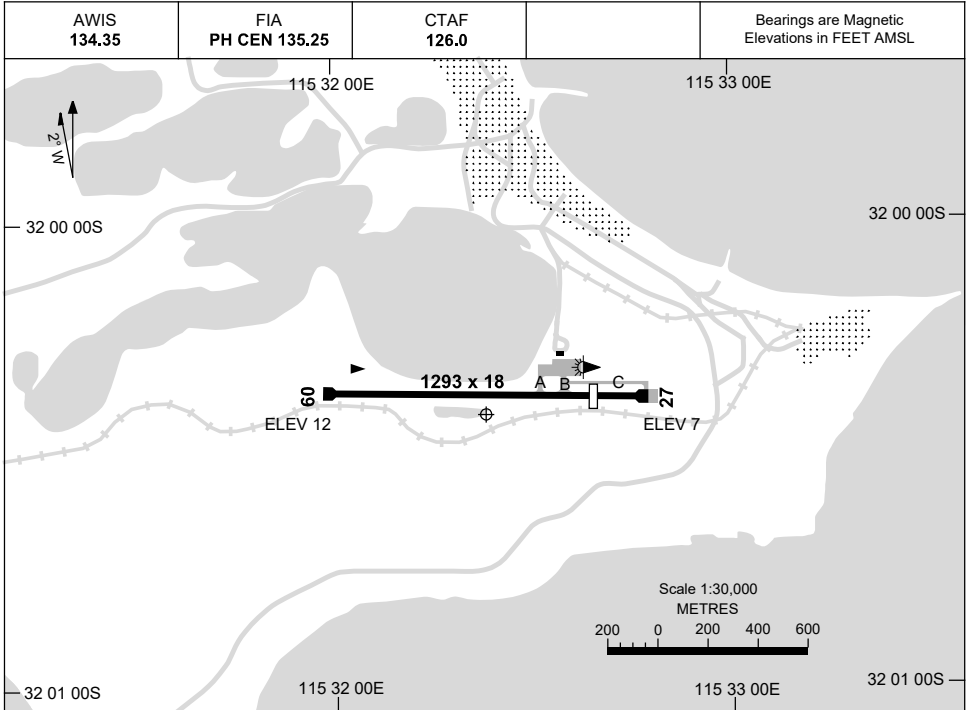

13 JUN 2024

AD ELEV 12  
32 00 24S 115 32 23E

**AERODROME CHART**  
**ROTTNEST ISLAND, WA (YRTI)**

	<b>AERODROME LIGHTING</b>
<b>RWY</b>	TAXIWAY: BLUE EDGE TWY B RL : EMERGENCY ONLY (ARO : 08 9372 9788)
<b>09</b> <small>092</small>	LIRL
<small>272</small> <b>27</b>	LIRL

**NOTES**

Changes: RWY 27 THR ELEV, REMOVAL OF OBSTACLE, TWY LIGHTING, Editorial.

RTIAD01-179