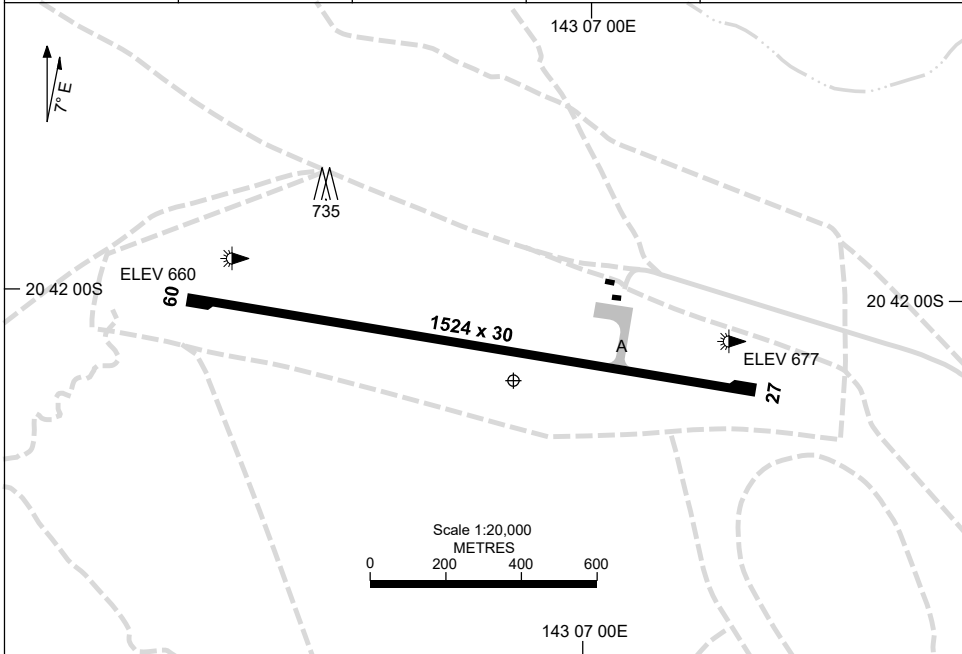

28 NOV 2024

AD ELEV 677
20 42 07S 143 06 53E

AERODROME CHART
RICHMOND, QLD (YRMD)

FIA BN CEN 123.95	CTAF+AFRU 126.7	AFRU+PAL 126.7		Bearings are Magnetic Elevations in FEET AMSL
----------------------	--------------------	-------------------	--	--

RWY	AERODROME LIGHTING
	TAXIWAY : BLUE EDGE RL : AFRU+PAL 126.7 , SDBY (15 SEC)
09 <small>092</small>	LIRL
<small>272</small> 27	LIRL

NOTES

1. AWIS (PHONE) 07 3564 3733
2. FIA FREQ 123.95 AVBL 3,500FT.

Changes: PTBL LIGHTING REMOVED.