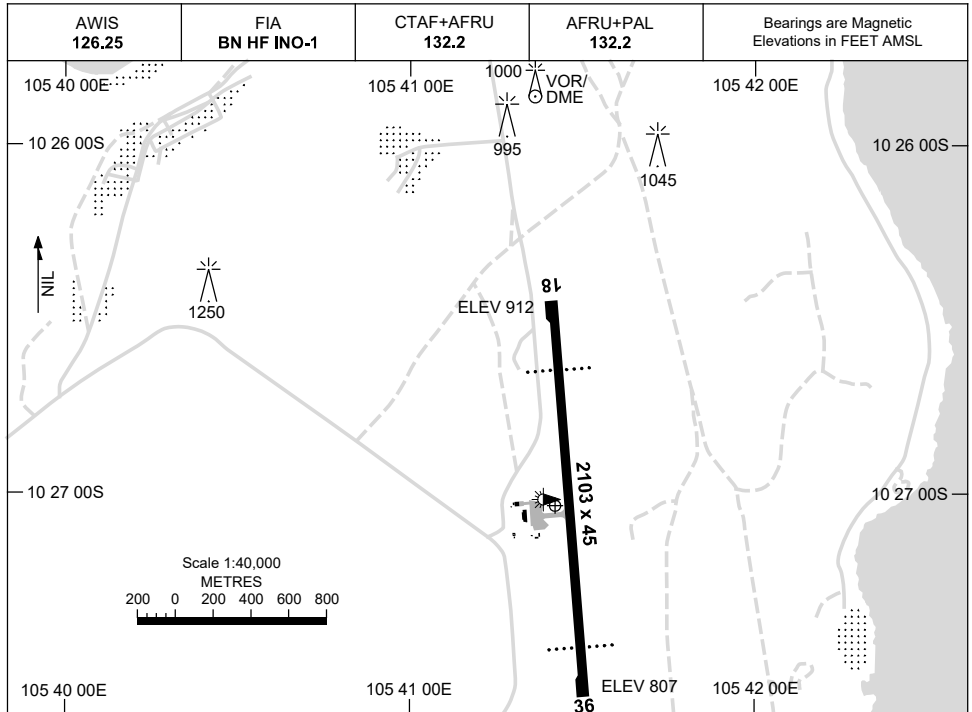

23 MAR 2023

AD ELEV 913
10 27 02S 105 41 25E

AERODROME CHART
CHRISTMAS ISLAND, AUSTRALIA (YPXM)

RWY	AERODROME LIGHTING
	TAXIWAY : BLUE EDGE RL : AFRU+PAL 132.2 , MAN ON REQ , SDBY (15 SEC) , PTBL (EMERG ONLY, 90 MIN PN)

18 ¹⁷⁵	PAPI 3.3° 53FT LIRL PTBL
355 36	PAPI 3.0° 53FT LIRL PTBL

NOTES

Changes: NOTES REMOVED.

PXMAD01-174