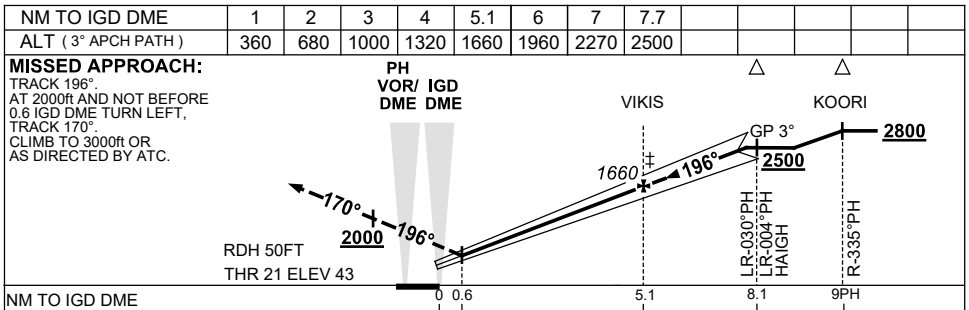

5 SEP 2024

NOTES

1. MAX IAS: HAIGH : 185KT.
- #2. SPECIAL AIRCREW & ACFT CERTIFICATION REQUIRED.
- #3. ACFT MAY BE RADAR VECTORED TO FNA.
- \$4. CAT A-C 350RVR CAT D 400RVR.
5. COLOUR: SEE SPEC NOTICES.