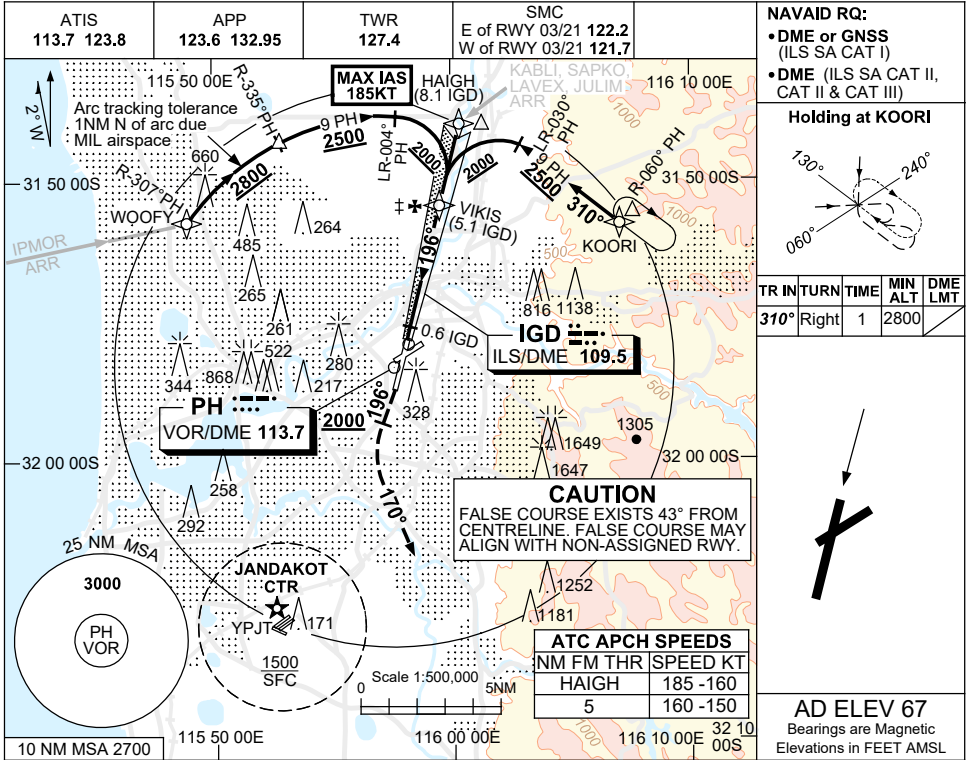

5 SEP 2024

NOTES

1. MAX IAS: HAIGH : 185KT.
- #2. SPECIAL AIRCREW & ACFT CERTIFICATION REQUIRED.
- #3. ACFT MAY BE RADAR VECTORED TO FNA.
- \$4. CAT A-C 350RVR CAT D 400RVR.
5. COLOUR: SEE SPEC NOTICES.