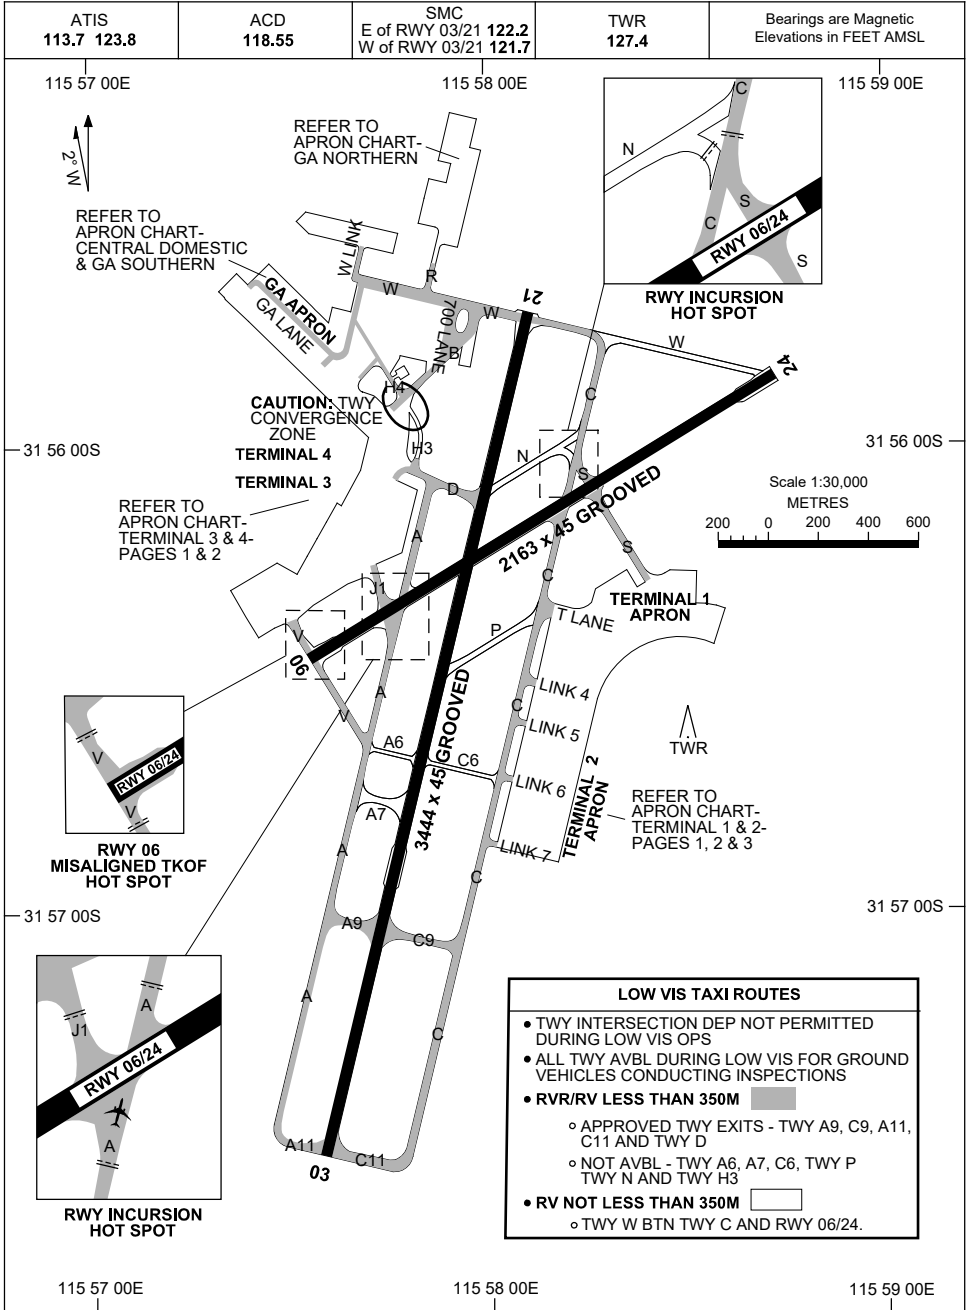

AERODROME GROUND MOVEMENT CHART - Page 2  
**PERTH, WA (YPPH)**

28 NOV 2024

Changes: ABN DCMSD, Editorial.

PPHAG02-181