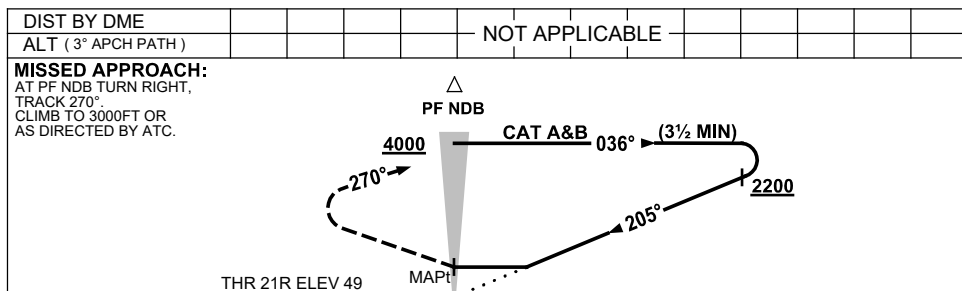

USE QNH

NDB-Y RWY 21R

25 MAR 2021

ADELAIDE/PARAFIELD, SA (YPPF)

NM TO AD DME

**NOTES**

CATEGORY	A	B	C	D
S-I NDB	1580 (1531-5.0)		NOT APPLICABLE	
CIRCLING *	1580 (1523-2.4)			
ALTERNATE	(2023-4.4)			

1. MAX IAS:  
 INITIAL:  
 CAT A&B 140KT.  
 HOLDING: 150KT.
- \*2. NO CIRCLING EAST OF RWY 03L/21R.
3. PROC NOT AVBL FOR TRAINING.

Changes: EDINBURGH AIRPORT RWY DEPICTION, COORD FMT, 249FT OBST ADDED, Editorial.

PPFNB01-166