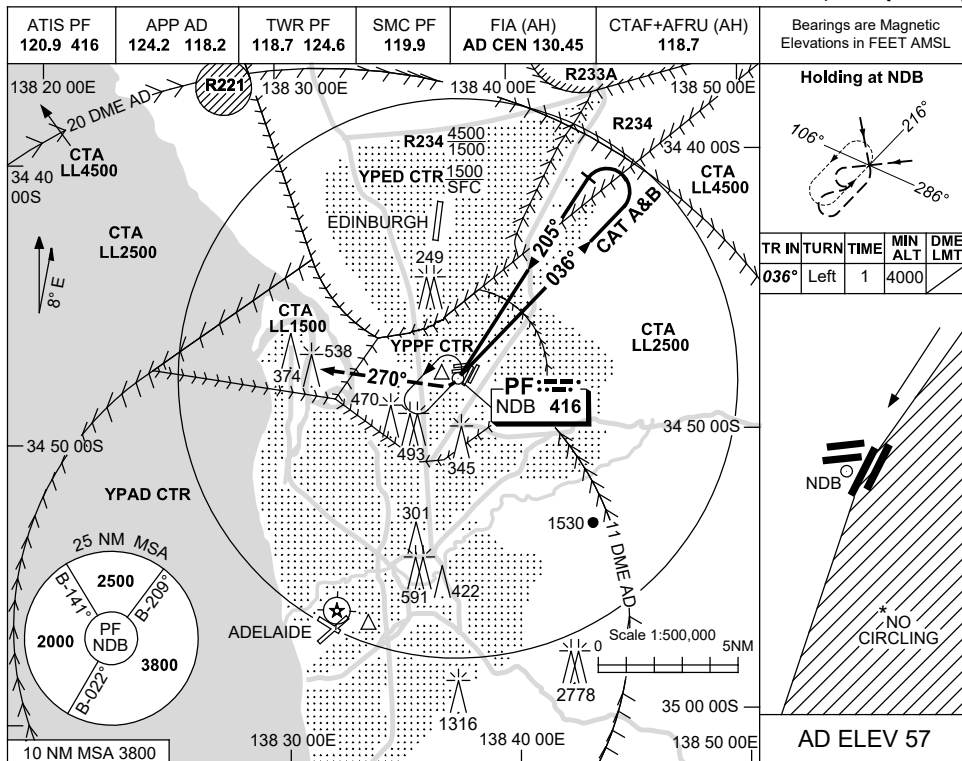

USE QNH

NDB-Y RWY 21R

25 MAR 2021

ADELAIDE/PARAFIELD, SA (YPPF)

NM TO AD DME

**NOTES**

CATEGORY	A	B	C	D
S-I NDB	1580 (1531-5.0)		NOT APPLICABLE	
CIRCLING *	1580 (1523-2.4)			
ALTERNATE	(2023-4.4)			

1. MAX IAS:  
 INITIAL:  
 CAT A&B 140KT.  
 HOLDING: 150KT.
- \*2. NO CIRCLING EAST OF RWY 03L/21R.
3. PROC NOT AVBL FOR TRAINING.

Changes: EDINBURGH AIRPORT RWY DEPICTION, COORD FMT, 249FT OBST ADDED, Editorial.

PPFNB01-166