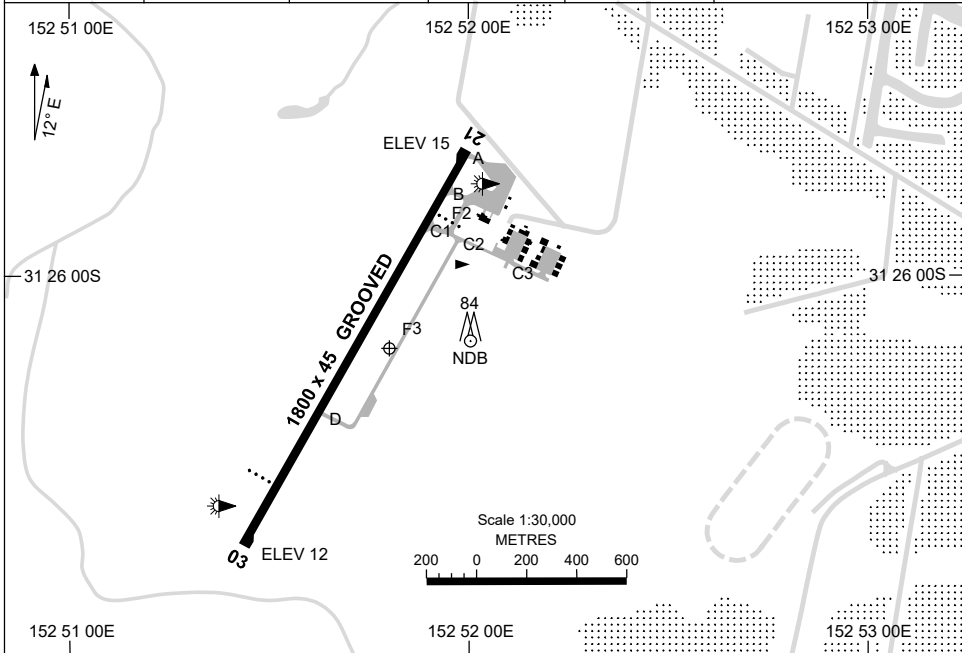

7 SEP 2023

AD ELEV 15
31 26 09S 152 51 48E

AERODROME CHART
PORT MACQUARIE, NSW (YPMQ)

AWIS 128.45	FIA BN CEN 120.55	CTAF+AFRU 118.1	PAL 122.3		Bearings are Magnetic Elevations in FEET AMSL
----------------	----------------------	--------------------	--------------	--	--

RWY	AERODROME LIGHTING	
	TAXIWAY : BLUE EDGE TWY A, B, C1, F2 RL : PAL 122.3 , SDBY (15 SEC)	
03 ⁰¹⁷	PAPI 3.0° 54FT LIRL	
¹⁹⁷ 21	PAPI 3.0° 54FT LIRL	

NOTES

1. FIA FREQ 120.55 AVBL IN CIRCUIT AREA.
FOR ON GROUND COM CONTACT BN CEN 126.6