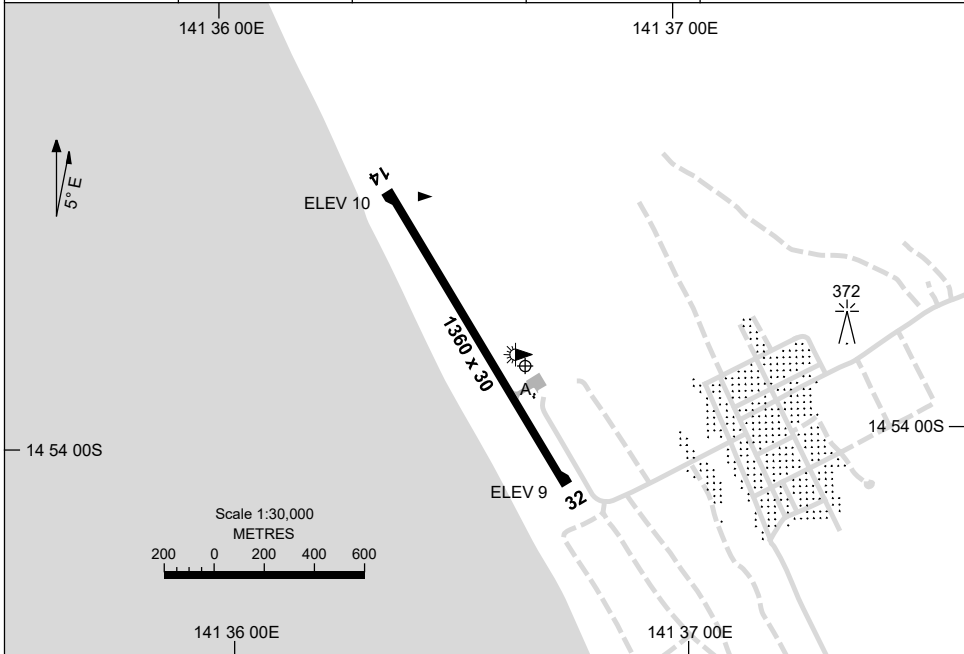

21 MAR 2024

AD ELEV 11
14 53 51S 141 36 39E

AERODROME CHART
PORMPURAAW, QLD (YPMP)

FIA BN CEN 118.2	CTAF+AFRU 126.7	AFRU+PAL 126.7		Bearings are Magnetic Elevations in FEET AMSL
---------------------	--------------------	-------------------	--	--

RWY	AERODROME LIGHTING	
	RL : AFRU+PAL 126.7, SDBY (8 SEC)	
14 ¹⁴⁵	LIRL	
³²⁵ 32	LIRL	

NOTES

1. FIA FREQ 118.2 AVBL AT 8,000FT.

Changes: NOTES, Editorial.

PMPAD01-178