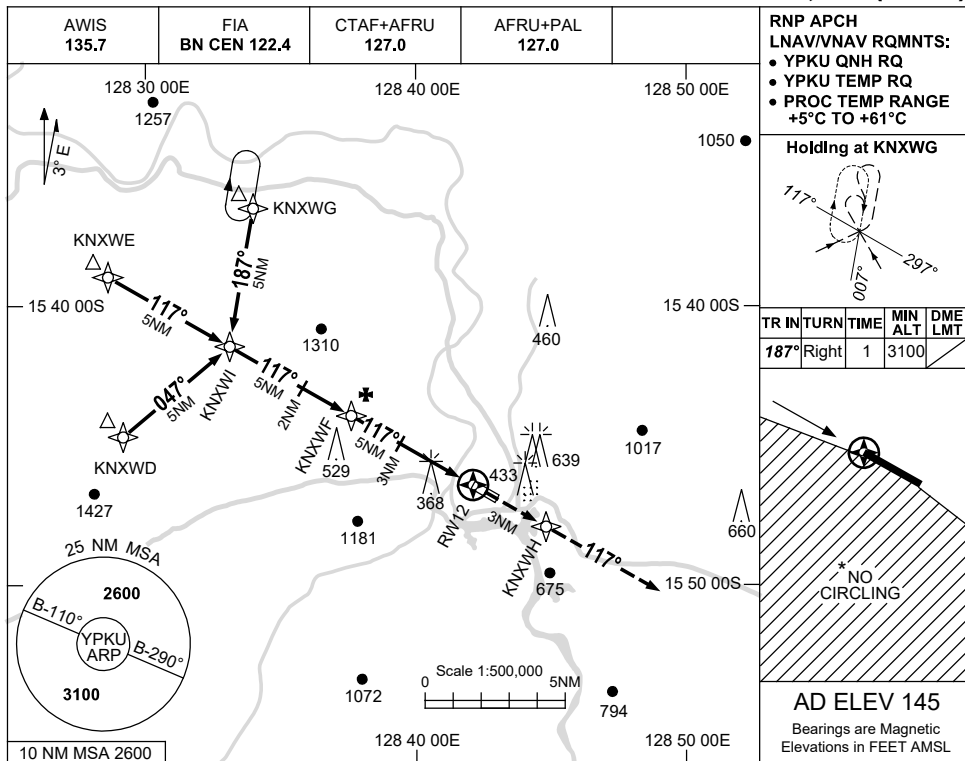

USE QNH

RNP RWY 12
KUNUNURRA, WA (YPKU)

8 SEP 2022

RNP APCH
LNAV/VNAV RQMNTS:
• YPKU QNH RQ
• YPKU TEMP RQ
• PROC TEMP RANGE
+5°C TO +61°C

TR	INTURN	TIME	MIN ALT	DME LMT
187°	Right	1	3100	

AD ELEV 145
Bearings are Magnetic
Elevations in FEET AMSL

NM TO NEXT WPT	4.1	3	2	1	KNXWF	4	3	1.8	1.2	RW12			
ALT (3° APCH PATH)	3100	2740	2420	2100	1780	1460	1150	750	560				

MISSED APPROACH:
TRACK DCT TO KNXWH,
THEN TRACK 117°.
CLIMB TO 3100FT.

TCH 50FT
THR 12 ELEV 141

NOTES

CATEGORY	A	B	C	D
LNAV/VNAV	560 (419-2.4)			
LNAV	750 (605-3.4)			
CIRCLING *	1190 (1045-4.4)	1350 (1205-4.0)	1350 (1205-5.0)	
ALTERNATE	(1545-4.4)	(1705-6.0)	(1705-7.0)	

- MAX IAS:
INITIAL : 210KT.
- * NO CIRCLING STH
OF RWY 12/30.