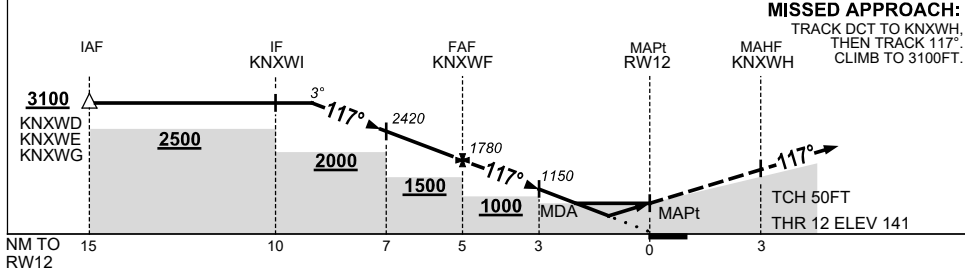

NM TO NEXT WPT	4.1	3	2	1	KNXWF	4	3	1.8	1.2	RW12			
ALT (3° APCH PATH)	3100	2740	2420	2100	1780	1460	1150	750	560				

MISSED APPROACH:
TRACK DCT TO KNXWH,
THEN TRACK 117°.
CLIMB TO 3100FT.

TCH 50FT
THR 12 ELEV 141

NOTES

CATEGORY	A	B	C	D
LNAV/VNAV	560 (419-2.4)			
LNAV	750 (605-3.4)			
CIRCLING *	1190 (1045-4.4)	1350 (1205-4.0)	1350 (1205-5.0)	
ALTERNATE	(1545-4.4)	(1705-6.0)	(1705-7.0)	

- MAX IAS:
INITIAL : 210KT.
- * NO CIRCLING STH
OF RWY 12/30.