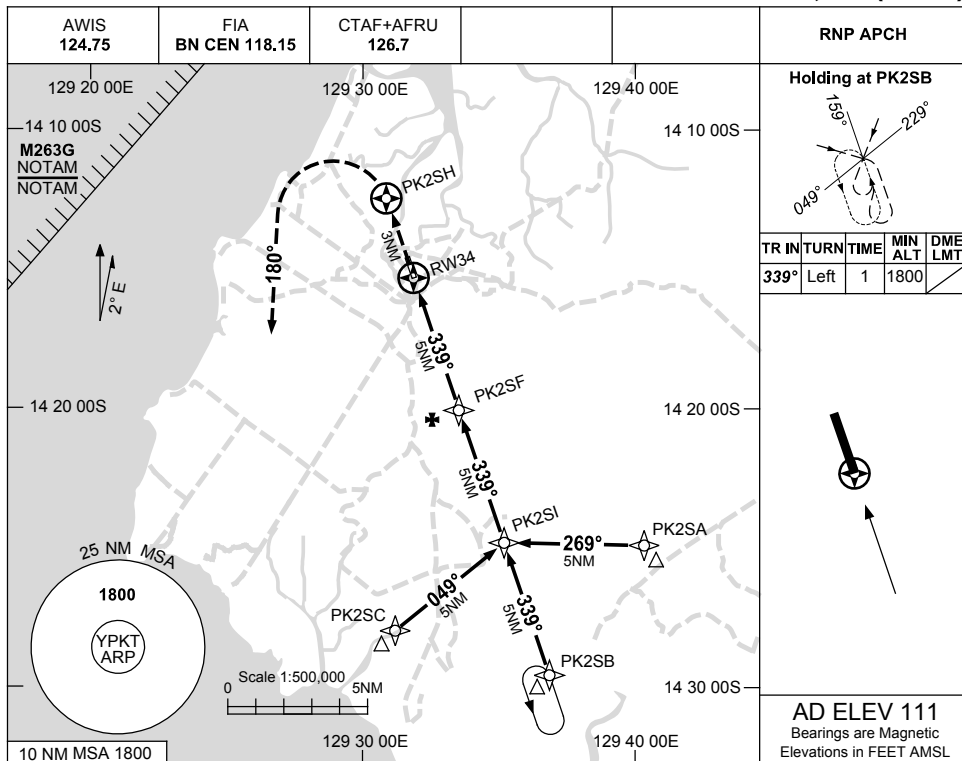

USE QNH

RNP S

28 NOV 2024

PORT KEATS, NT (YPKT)

NM TO NEXT WPT	RW34	2.4	3	4	PK2SF	0.1			
ALT (3° APCH PATH)		930	1120	1440	1750	1800			

**NOTES**

CATEGORY	A	B	C	D
CIRCLING	930 (819-2.4)		1030 (919-4.0)	
ALTERNATE	(1319-4.4)		(1419-6.0)	

NOT APPLICABLE

Changes: R264G RENAMED TO M263G.

PKTGN02-181