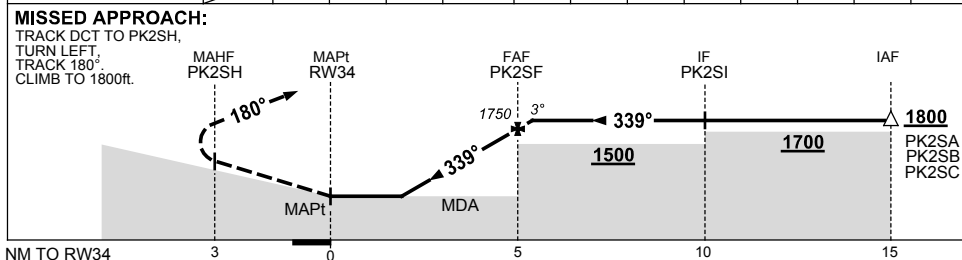

USE QNH

RNP S

28 NOV 2024

PORT KEATS, NT (YPKT)

NM TO NEXT WPT	RW34	2.4	3	4	PK2SF	0.1			
ALT (3° APCH PATH)		930	1120	1440	1750	1800			

**NOTES**

CATEGORY	A	B	C	D
CIRCLING	930 (819-2.4)		1030 (919-4.0)	
ALTERNATE	(1319-4.4)		(1419-6.0)	

NOT APPLICABLE

Changes: R264G RENAMED TO M263G.

PKTGN02-181