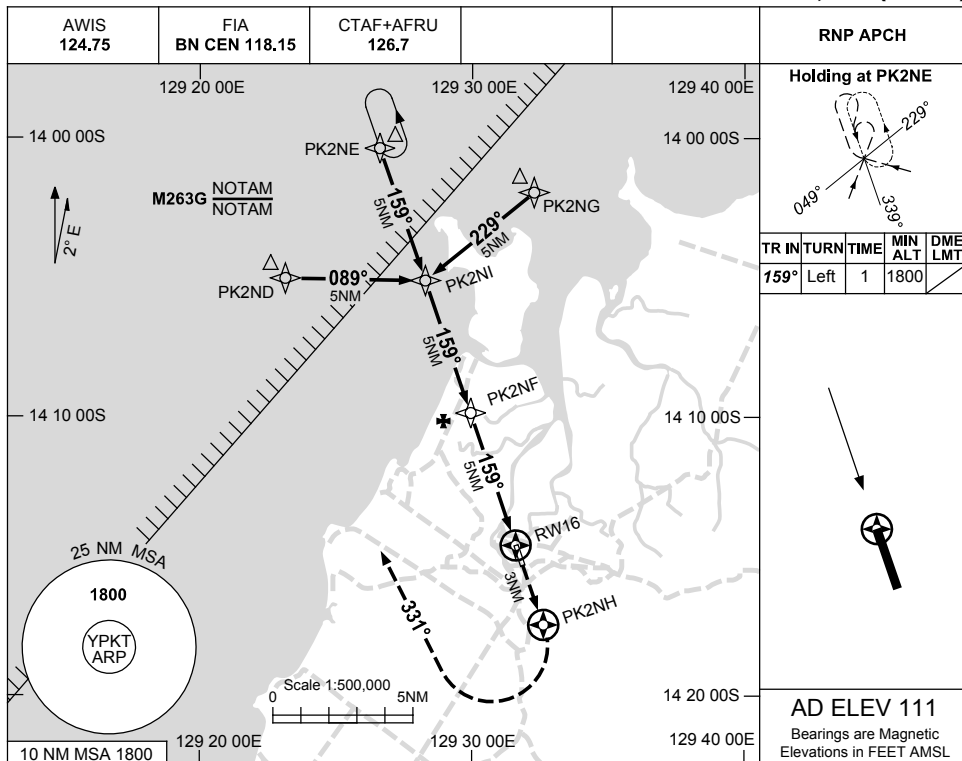

USE QNH

RNP RWY 16

28 NOV 2024

PORT KEATS, NT (YPKT)

NOTES

CATEGORY	A	B	C	D
LNAV	600 (520-2.9)			NOT APPLICABLE
CIRCLING	930 (819-2.4)		1030 (919-4.0)	
ALTERNATE	(1319-4.4)		(1419-6.0)	

Changes: R264G RENAMED TO M263G.

PKTGN01-181