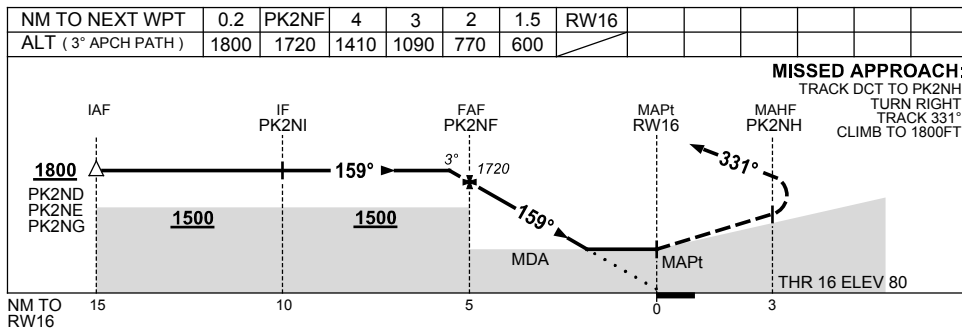

USE QNH

RNP RWY 16

28 NOV 2024

PORT KEATS, NT (YPKT)

NOTES

CATEGORY	A	B	C	D
LNAV	600 (520-2.9)			NOT APPLICABLE
CIRCLING	930 (819-2.4)		1030 (919-4.0)	
ALTERNATE	(1319-4.4)		(1419-6.0)	

Changes: R264G RENAMED TO M263G.