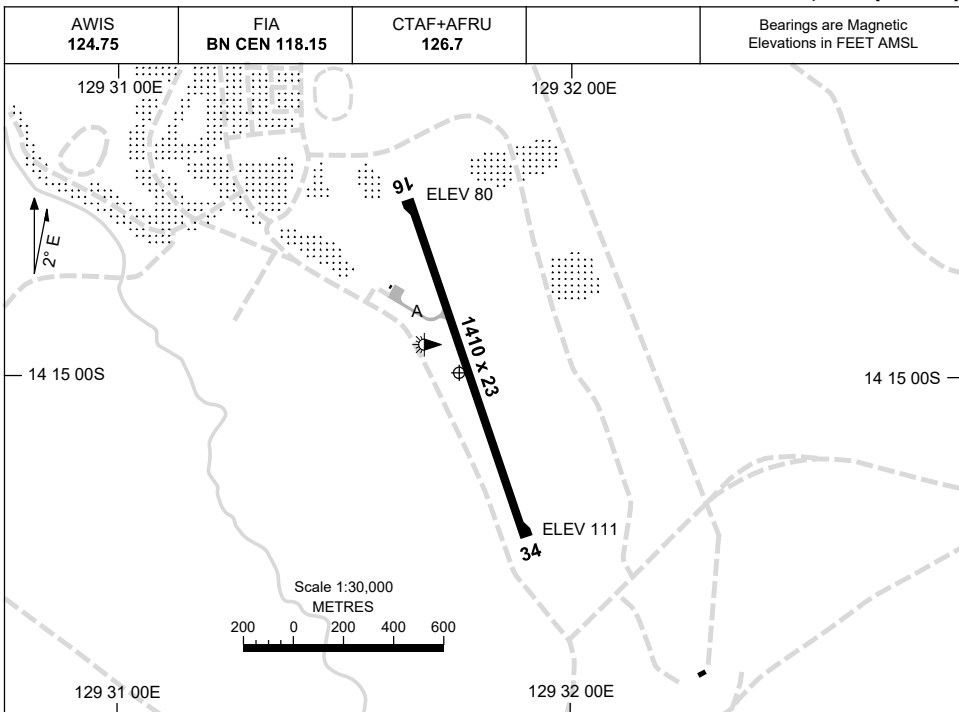

21 MAR 2024

AD ELEV 111
14 15 00S 129 31 45E

AERODROME CHART
PORT KEATS, NT (YPKT)

AERODROME LIGHTING

RWY	RL : AUTO ACTIVATION HN (EMERG ONLY) , PTBL (EMERG ONLY, 40 MIN PN)
------------	---

16 <small>159</small>	LIRL PTBL
<small>339</small> 34	LIRL PTBL

--	--

NOTES

1. FIA FREQ BN CEN 118.15 AVBL FL110.