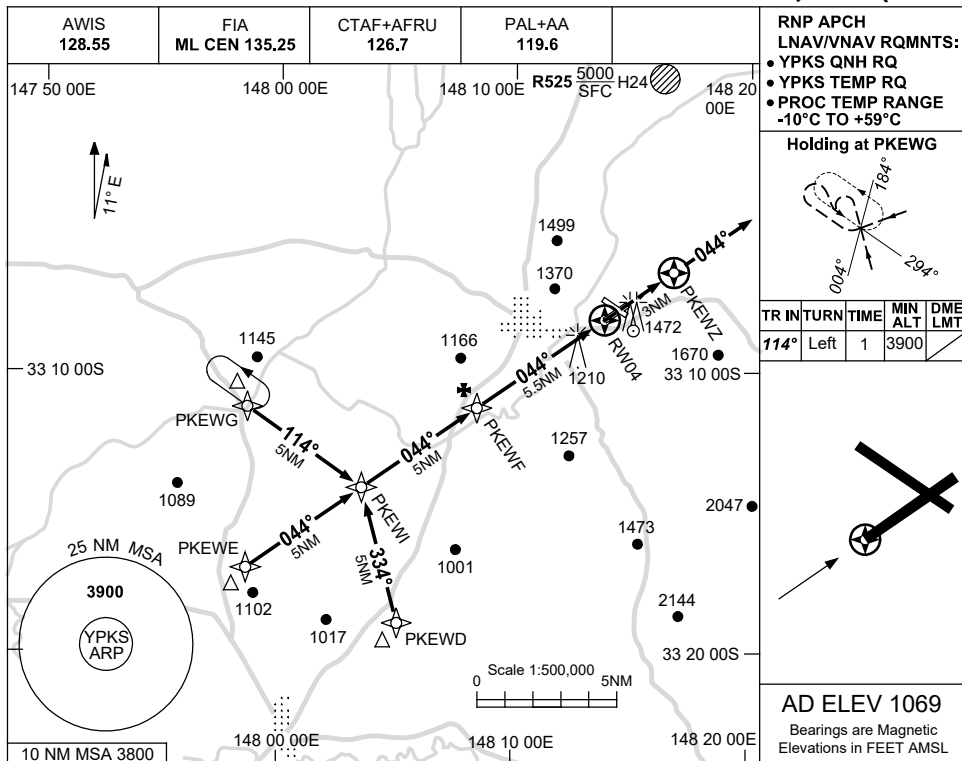

USE QNH

RNP RWY 04  
**PARKES, NSW (YPKS)**

15 JUN 2023

RNP APCH  
 LNAV/VNAV RQMNTS:  
 • YPKS QNH RQ  
 • YPKS TEMP RQ  
 • PROC TEMP RANGE  
 -10°C TO +59°C

TR	IN	TURN	TIME	MIN ALT	DME LMT
114°	Left	1	3900		

AD ELEV 1069  
 Bearings are Magnetic  
 Elevations in FEET AMSL

NM TO NEXT WPT	3.3	3	2	1	PKEWF	4	3	2	1.8	1.1	RWY04		
ALT (3° APCH PATH)	3900	3800	3480	3160	2840	2350	2030	1720	1660	1440			

**MISSED APPROACH:**  
 TRACK DCT TO PKEWZ,  
 THENCE TRACK 044°.  
 CLIMB TO 3900FT.

**NOTES**

CATEGORY	A	B	C	D
LNAV/VNAV		1440 (412-2.3)		NOT APPLICABLE
LNAV		1660 (632-3.6)		
CIRCLING	2070 (1001-2.4)		2370 (1301-4.0)	
ALTERNATE		(1501-4.4)	(1801-6.0)	

1. MAX IAS:  
 INITIAL : 230KT.

Changes: CHART TITLE, PBN SPECIFICATION BOX, Editorial. PKSGN01-175