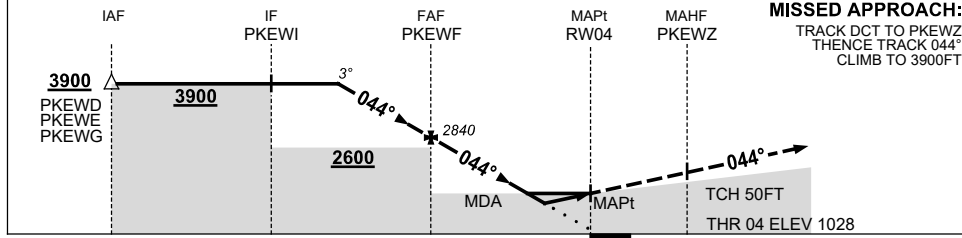

USE QNH

RNP RWY 04  
**PARKES, NSW (YPKS)**

15 JUN 2023

RNP APCH  
 LNAV/VNAV RQMNTS:  
 • YPKS QNH RQ  
 • YPKS TEMP RQ  
 • PROC TEMP RANGE  
 -10°C TO +59°C

TR	IN	TURN	TIME	MIN ALT	DME LMT
114°	Left	1	3900		

AD ELEV 1069  
 Bearings are Magnetic  
 Elevations in FEET AMSL

NM TO NEXT WPT	3.3	3	2	1	PKEWF	4	3	2	1.8	1.1	RWY04		
ALT (3° APCH PATH)	3900	3800	3480	3160	2840	2350	2030	1720	1660	1440			

**MISSED APPROACH:**  
 TRACK DCT TO PKEWZ,  
 THENCE TRACK 044°.  
 CLIMB TO 3900FT.