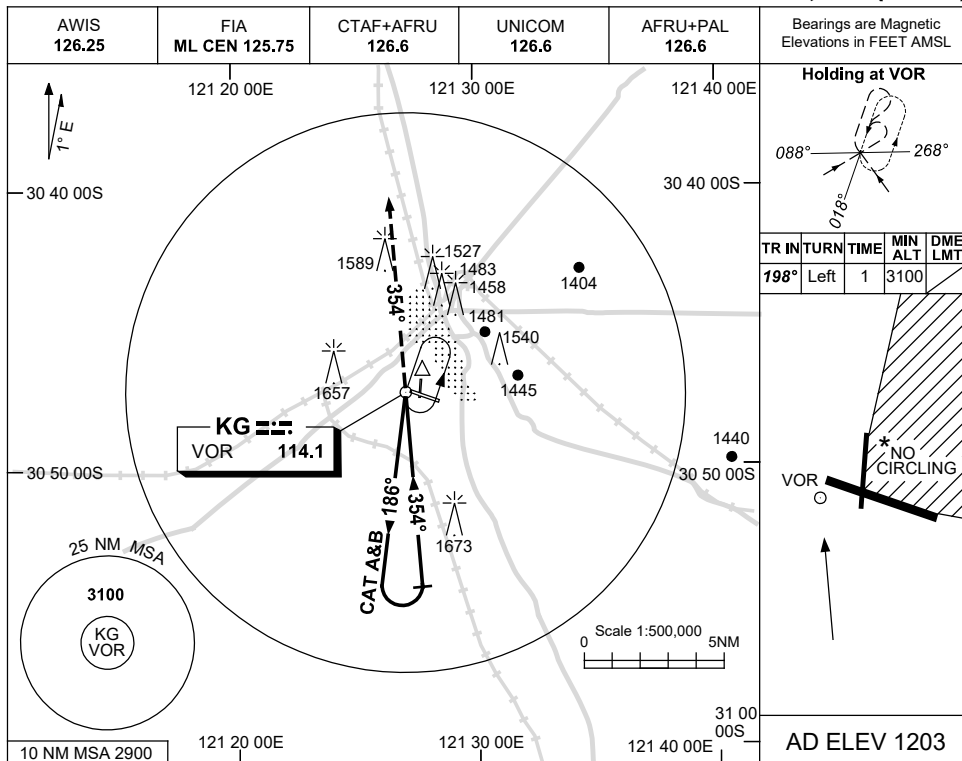

USE QNH

VOR-Y RWY 36

28 NOV 2024

KALGOORLIE-BOULDER, WA (YPKG)

DIST BY DME	NOT APPLICABLE
ALT	

**NOTES**

CATEGORY	A	B	C	D
S-I VOR	2000 (813-4.6)		NOT APPLICABLE	
CIRCLING	2080 (877-2.4)			
ALTERNATE	(1377-4.4)			

- NO CIRCLING IN SECTOR NE OF RWY 11/29 AND RWY 18/36.  
**CAUTION:** 1657FT RADIO MAST 2.5NM 280°KG VOR/ DME ON RWY APCH PATH.

Changes: FROM SUP H117/24.

PKGVO08-181