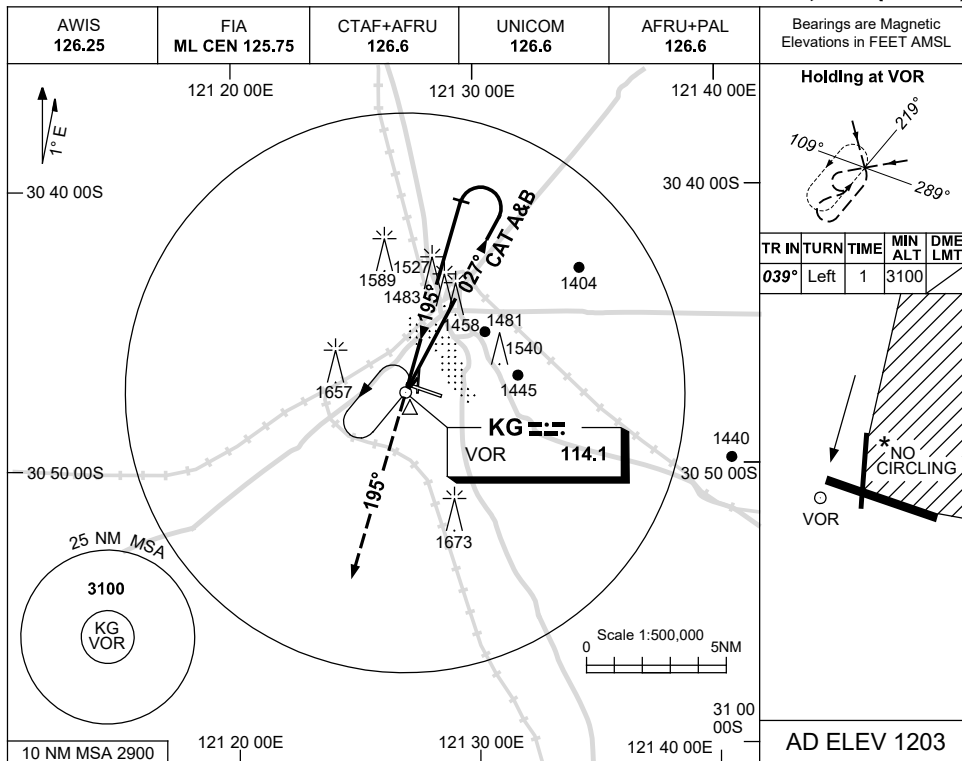

USE QNH

VOR-Y RWY 18

28 NOV 2024

KALGOORLIE-BOULDER, WA (YPKG)

NOTES

CATEGORY	A	B	C	D
S-I VOR	1940 (774-4.4)		NOT APPLICABLE	
CIRCLING	2080 (877-2.4)			
ALTERNATE	(1377-4.4)			

- NO CIRCLING IN SECTOR NE OF RWY 11/29 AND RWY 18/36.
CAUTION: 1657FT RADIO MAST 2.5NM 280°KG VOR/ DME ON RWY APCH PATH.

Changes: FROM SUP H117/24.

PKGVO06-181