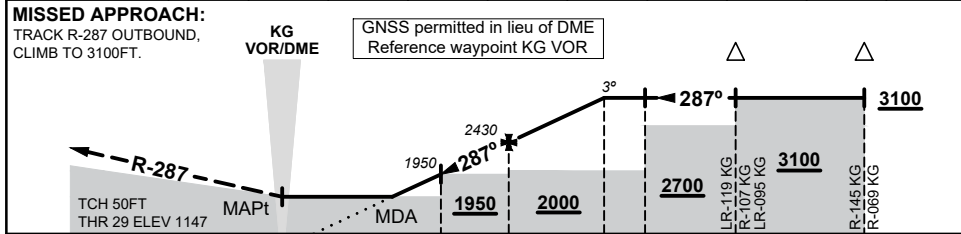

28 NOV 2024

KALGOORLIE-BOULDER, WA (YPKG)

DIST BY DME	3	3.5	4	5	6	7	7.1		
ALT (3° APCH PATH)	1780	1950	2110	2430	2750	3060	3100		

NOTES

1. MAX IAS: INITIAL : 210KTS
- *2.NO CIRCLING IN SECTOR NE OF RWY 11/29 AND RWY 18/36

CATEGORY	A	B	C	D
S-I VOR	1780 (633 - 3.6)			
CIRCLING*	2080 (877 - 2.4)	2180 (977 - 4.0)	2200 (997 - 5.0)	
ALTERNATE	(1377 - 4.4)		(1497 - 7.0)	

CAUTION:
1657FT RADIO MAST
2.5NM/R-280 FROM KG VOR/DME.

Changes: FROM SUP H117/24