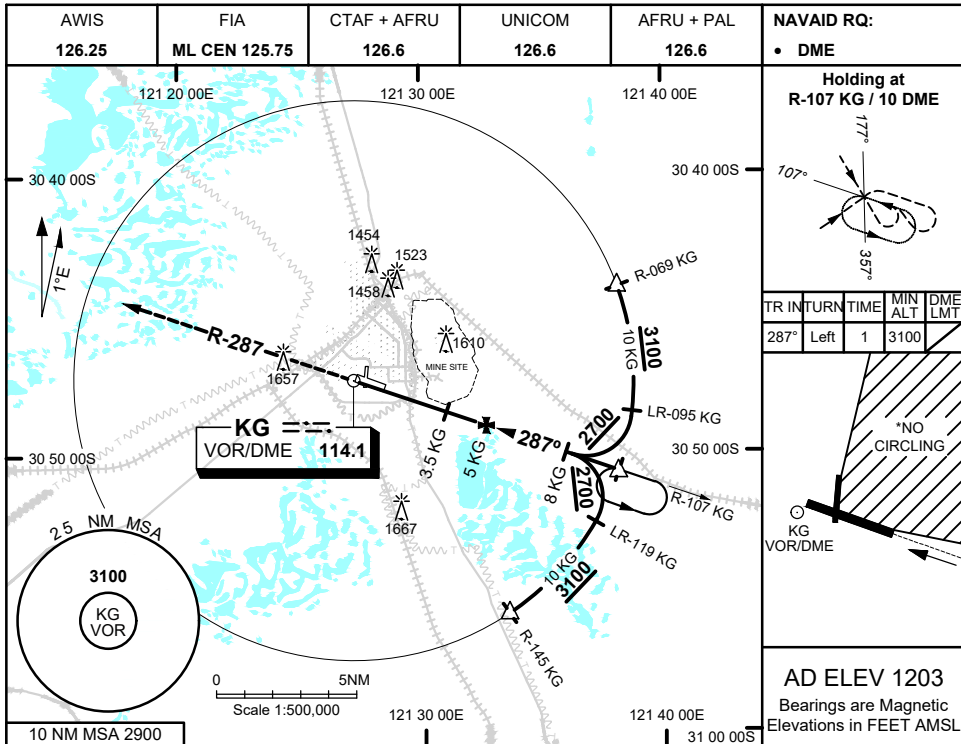

28 NOV 2024

KALGOORLIE-BOULDER, WA (YPKG)

DIST BY DME	3	3.5	4	5	6	7	7.1		
ALT (3° APCH PATH)	1780	1950	2110	2430	2750	3060	3100		

NOTES

1. MAX IAS: INITIAL : 210KTS
- *2.NO CIRCLING IN SECTOR NE OF RWY 11/29 AND RWY 18/36

CATEGORY	A	B	C	D
S-I VOR	1780 (633 - 3.6)			
CIRCLING*	2080 (877 - 2.4)	2180 (977 - 4.0)	2200 (997 - 5.0)	
ALTERNATE	(1377 - 4.4)		(1497 - 7.0)	

CAUTION:
1657FT RADIO MAST
2.5NM/R-280 FROM KG VOR/DME.

Changes: FROM SUP H117/24