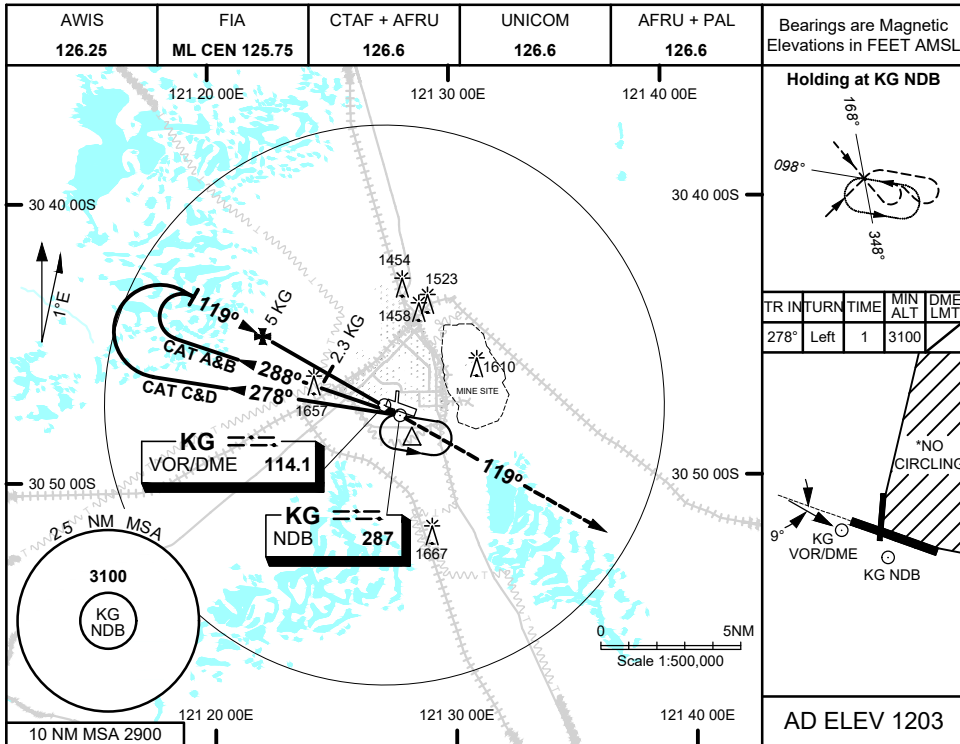

28 NOV 2024

KALGOORLIE-BOULDER, WA (YPKG)

DIST BY DME	5.8	5	4	3	2.3	2	1.7			
ALT (3° APCH PATH)	3100	2860	2540	2220	2000	1900	1810			

NOTES

1. MAX IAS:
INITIAL : 210KTS
- *2.NO CIRCLING IN
SECTOR NE OF RWY
11/29 AND RWY 18/36
- CAUTION:**
1657FT RADIO MAST
2.5NM KG DME/B-102°
TO KG NDB.

CATEGORY	A	B	C	D
S-I NDB	2050 (847 - 4.8)			
S-I NDB/DME	1810 (607 - 3.4)			
CIRCLING*	2080 (877 - 2.4)	2180 (977 - 4.0)		2200 (997 - 5.0)
ALTERNATE	(1377 - 4.4)		(1497 - 7.0)	

Changes: FROM SUP H117/24