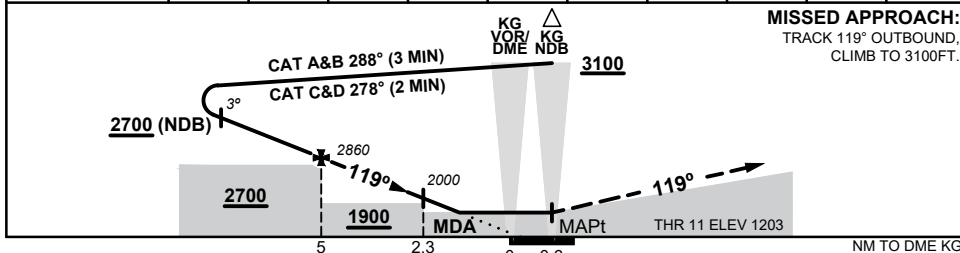

28 NOV 2024

KALGOORLIE-BOULDER, WA (YPKG)

DIST BY DME	5.8	5	4	3	2.3	2	1.7			
ALT (3° APCH PATH)	3100	2860	2540	2220	2000	1900	1810			

NOTES

1. MAX IAS:
INITIAL : 210KTS
- *2.NO CIRCLING IN
SECTOR NE OF RWY
11/29 AND RWY 18/36
- CAUTION:**
1657FT RADIO MAST
2.5NM KG DME/B-102°
TO KG NDB.

CATEGORY	A	B	C	D
S-I NDB	2050 (847 - 4.8)			
S-I NDB/DME	1810 (607 - 3.4)			
CIRCLING*	2080 (877 - 2.4)	2180 (977 - 4.0)		2200 (997 - 5.0)
ALTERNATE	(1377 - 4.4)		(1497 - 7.0)	

Changes: FROM SUP H117/24