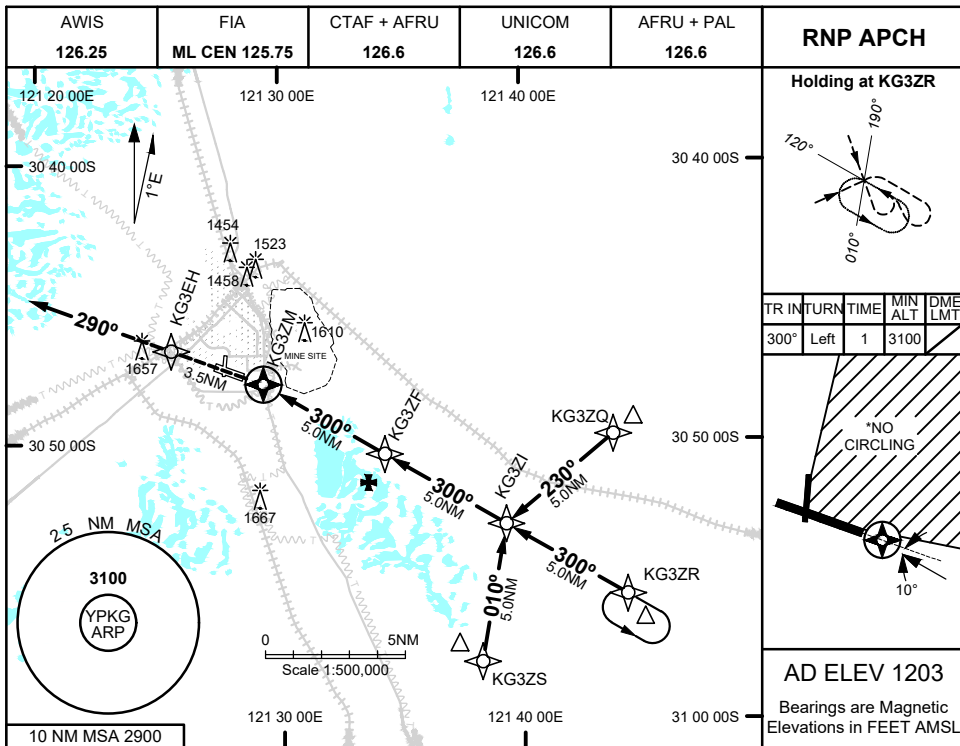

28 NOV 2024

**KALGOORLIE-BOULDER, WA (YPKG)**

NM TO NEXT WPT	KG3ZM	1.1	2	3	4	KG3ZF	0.2				
ALT (3° APCH PATH)		1780	2070	2390	2710	3030	3100				

**NOTES**

1. MAX IAS:  
INITIAL : 210KTS
  - \*2.NO CIRCLING IN  
SECTOR NE OF RWY  
11/29 AND RWY 18/36
- CAUTION:**  
1657FT RADIO MAST  
3NM/277° FROM ARP

CATEGORY	A	B	C	D
LNAV	<b>1780 (633 - 3.6)</b>			
CIRCLING*	<b>2080 (877 - 2.4)</b>		<b>2180 (977 - 4.0) 2200 (997 - 5.0)</b>	
ALTERNATE	(1377 - 4.4)		(1477 - 6.0) (1497 - 7.0)	

Changes: FROM SUP H117/24