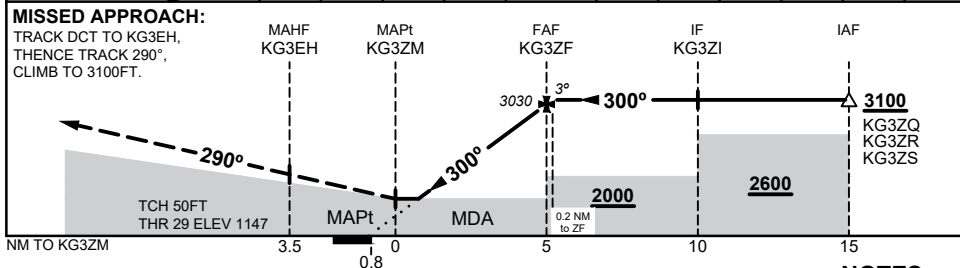

28 NOV 2024

**KALGOORLIE-BOULDER, WA (YPKG)**

NM TO NEXT WPT	KG3ZM	1.1	2	3	4	KG3ZF	0.2				
ALT (3° APCH PATH)		1780	2070	2390	2710	3030	3100				

**NOTES**

1. MAX IAS:  
INITIAL : 210KTS
  - \*2.NO CIRCLING IN  
SECTOR NE OF RWY  
11/29 AND RWY 18/36
- CAUTION:**  
1657FT RADIO MAST  
3NM/277° FROM ARP

CATEGORY	A	B	C	D
LNAV	<b>1780 (633 - 3.6)</b>			
CIRCLING*	<b>2080 (877 - 2.4)</b>		<b>2180 (977 - 4.0) 2200 (997 - 5.0)</b>	
ALTERNATE	(1377 - 4.4)		(1477 - 6.0) (1497 - 7.0)	

Changes: FROM SUP H117/24