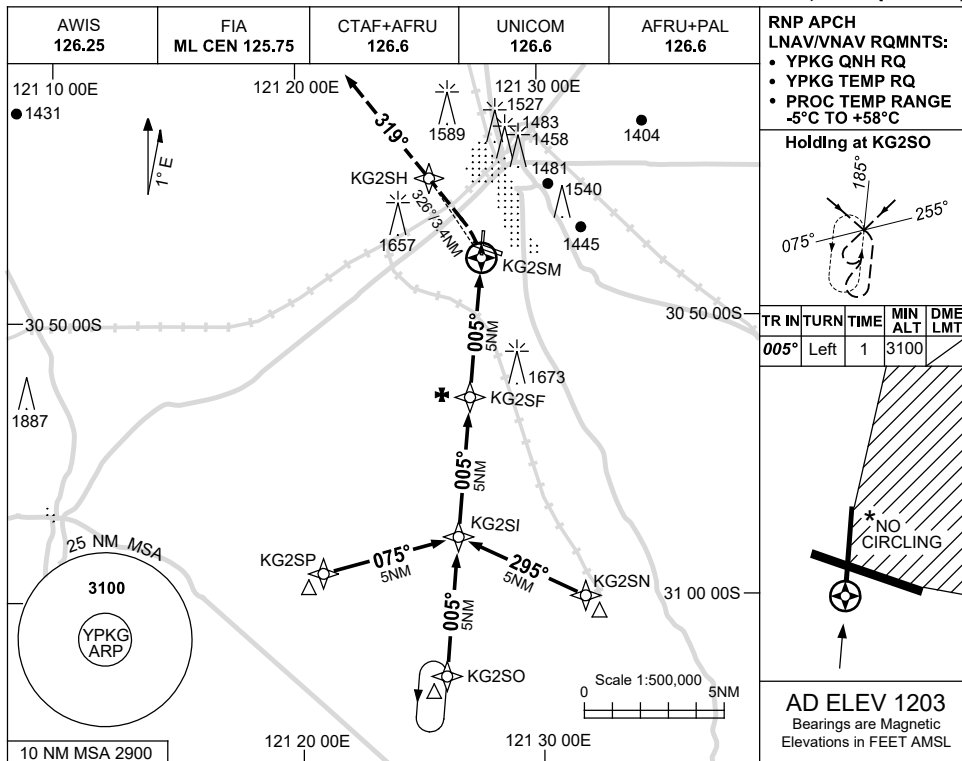

USE QNH

RNP RWY 36

28 NOV 2024

KALGOORLIE-BOULDER, WA (YPKG)

**NOTES**

CATEGORY	A	B	C	D
LNAV/VNAV	1690 (503-2.8)		NOT APPLICABLE	
LNAV	1780 (593-3.4)			
CIRCLING	2080 (877-2.4)			
ALTERNATE	(1377-4.4)			

1. NO CIRCLING IN SECTOR NE OF RWY 11/29 AND RWY 18/36.
- CAUTION:**  
 1657FT RADIO MAST  
 2.5NM 280°KG VOR/  
 DME ON RWY APCH PATH.

Changes: FROM SUP H117/24.

PKG004-181