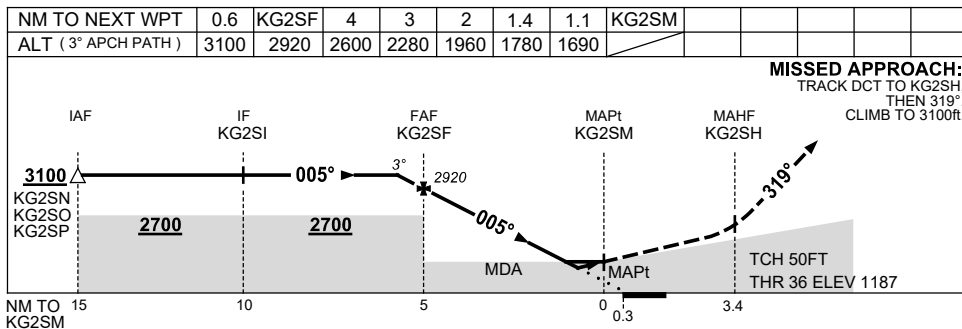

USE QNH

RNP RWY 36

28 NOV 2024

KALGOORLIE-BOULDER, WA (YPKG)

**NOTES**

CATEGORY	A	B	C	D
LNAV/VNAV	1690 (503-2.8)		NOT APPLICABLE	
LNAV	1780 (593-3.4)			
CIRCLING	2080 (877-2.4)			
ALTERNATE	(1377-4.4)			

1. NO CIRCLING IN SECTOR NE OF RWY 11/29 AND RWY 18/36.
- CAUTION:**  
 1657FT RADIO MAST  
 2.5NM 280°KG VOR/  
 DME ON RWY APCH PATH.

Changes: FROM SUP H117/24.

PKG004-181