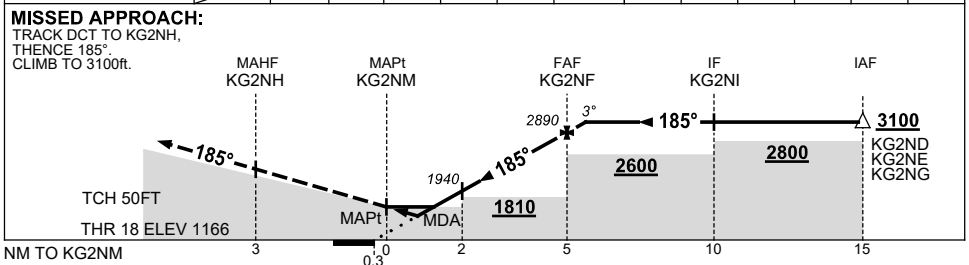

USE QNH

RNP RWY 18

28 NOV 2024

KALGOORLIE-BOULDER, WA (YPKG)

NM TO NEXT WPT	KG2NM	0.7	1.5	2	3	4	KG2NF	0.6				
ALT (3° APCH PATH)		1510	1780	1940	2260	2580	2890	3100				

NOTES

CATEGORY	A	B	C	D
LNAV/VNAV	1510 (344-1.9)		NOT APPLICABLE	
LNAV	1780 (614-3.5)			
CIRCLING	2080 (877-2.4)			
ALTERNATE	(1377-4.4)			

- NO CIRCLING IN SECTOR NE OF RWY 11/29 AND RWY 18/36.
CAUTION: 1657FT RADIO MAST 2.5NM 280°KG VOR/ DME ON RWY APCH PATH.

Changes: FROM SUP H117/24.

PKGGN02-181