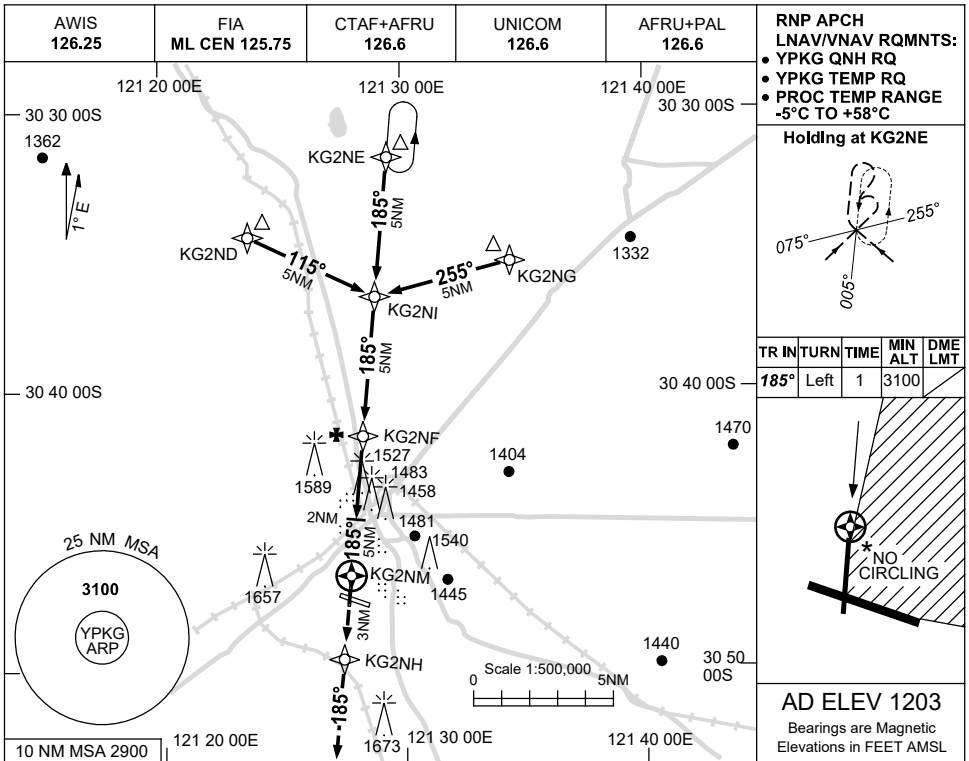

USE QNH

RNP RWY 18

28 NOV 2024

KALGOORLIE-BOULDER, WA (YPKG)

NM TO NEXT WPT	KG2NM	0.7	1.5	2	3	4	KG2NF	0.6				
ALT (3° APCH PATH)		1510	1780	1940	2260	2580	2890	3100				

NOTES

CATEGORY	A	B	C	D
LNAV/VNAV	1510 (344-1.9)		NOT APPLICABLE	
LNAV	1780 (614-3.5)			
CIRCLING	2080 (877-2.4)			
ALTERNATE	(1377-4.4)			

- NO CIRCLING IN SECTOR NE OF RWY 11/29 AND RWY 18/36.
CAUTION: 1657FT RADIO MAST 2.5NM 280°KG VOR/ DME ON RWY APCH PATH.

Changes: FROM SUP H117/24.

PKGGN02-181