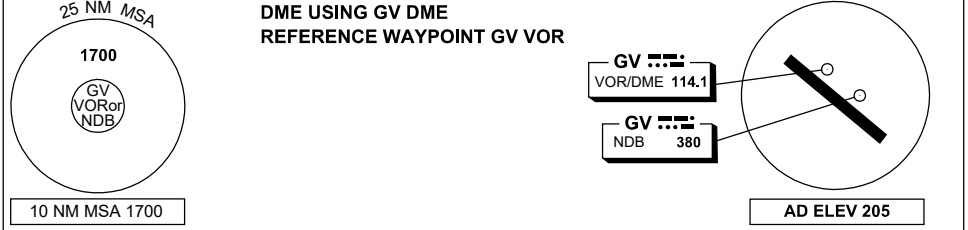

DME or GNSS ARRIVAL PROCEDURES GOVE, NT (YPGV)

5 SEP 2024

AWIS 123.05	FIA BN CEN 125.0	CTAF+AFRU 127.8	AFRU+PAL 127.8		Bearings are Magnetic Elevations in FEET AMSL
----------------	---------------------	--------------------	-------------------	--	--

Changes: MINIMA, DIST-ALT TABLE.