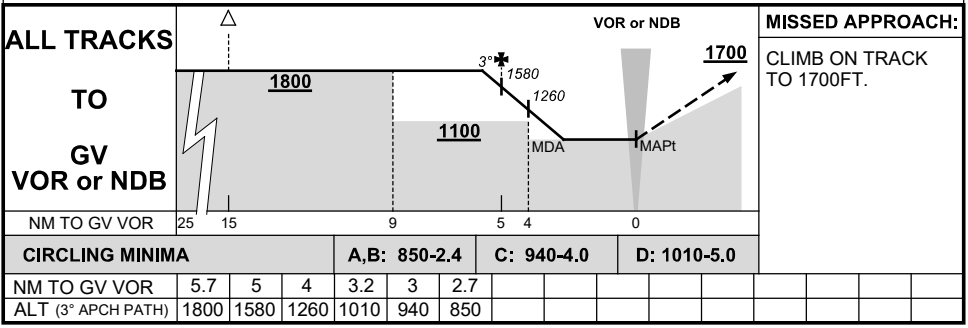

DME or GNSS ARRIVAL PROCEDURES GOVE, NT (YPGV)

5 SEP 2024

AWIS 123.05	FIA BN CEN 125.0	CTAF+AFRU 127.8	AFRU+PAL 127.8		Bearings are Magnetic Elevations in FEET AMSL
----------------	---------------------	--------------------	-------------------	--	--

Changes: MINIMA, DIST-ALT TABLE.