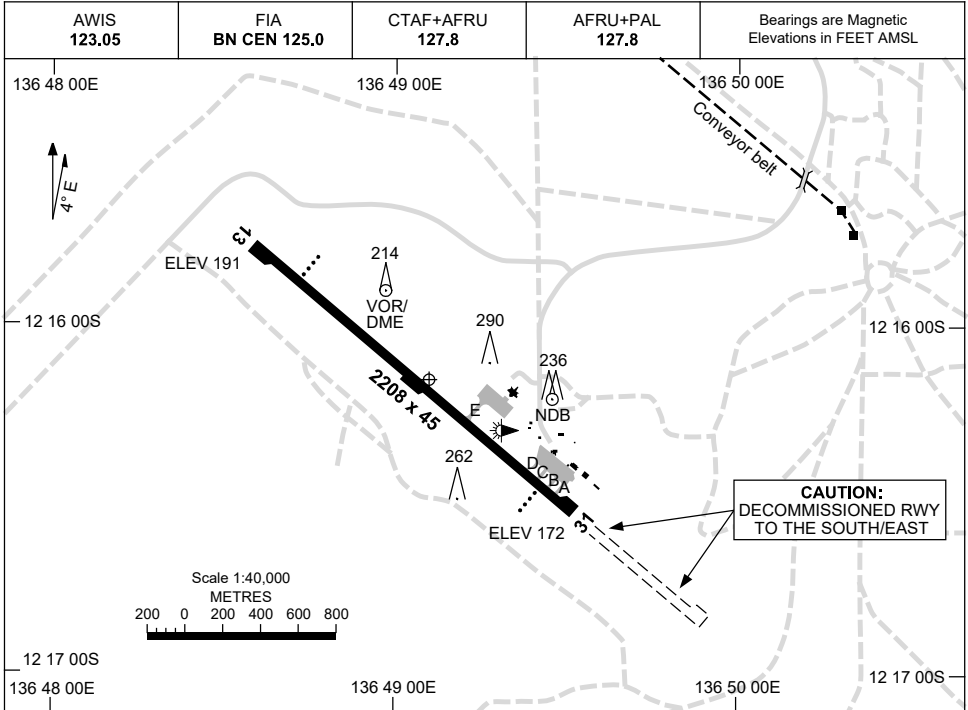

13 JUN 2024

AD ELEV 205
12 16 10S 136 49 06E

AERODROME CHART
GOVE, NT (YPGV)

	AERODROME LIGHTING
RWY	TAXIWAY : BLUE EDGE RL : AFRU+PAL 127.8 , SDBY
13 ¹²⁶ ³⁰⁶ 31	PAPI 3.0° 52FT LIRL PAPI 3.0° 52FT LIRL

NOTES

1. AWIS RQ ONE-SECOND PULSE TO ACTIVATE.

Changes: IWI RELOCATED, Editorial.

PGVAD01-179