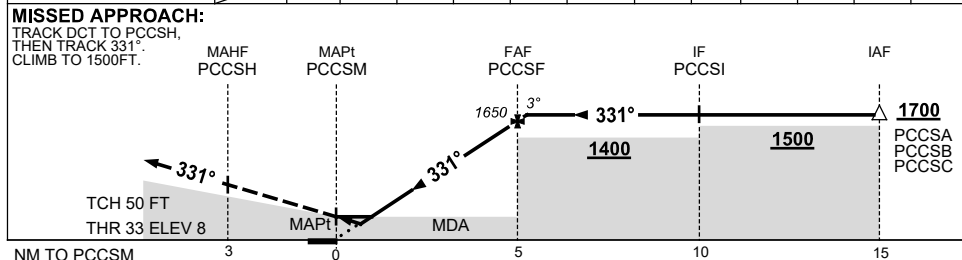

USE QNH
COCOS (KEELING) ISLANDS, AUSTRALIA (YPCC)

RNP RWY 33

7 SEP 2023

NM TO NEXT WPT	PCCSM	1	1.6	2	3	4	PCCSF	0.2				
ALT (3° APCH PATH)		370	550	690	1010	1330	1650	1700				

NOTES

CATEGORY	A	B	C	D
LNAV/VNAV	370 (362-2.0)			
LNAV	550 (540-3.1)			
CIRCLING	610 (600-2.4)		710 (700-4.0)	800 (790-5.0)
ALTERNATE	(1100-4.4)		(1200-6.0) (1290-7.0)	

1. MAX IAS:
 INITIAL : 210KT.

Changes: CHART TITLE, PBN SPECIFICATION BOX, Editorial.

PCCGN02-176