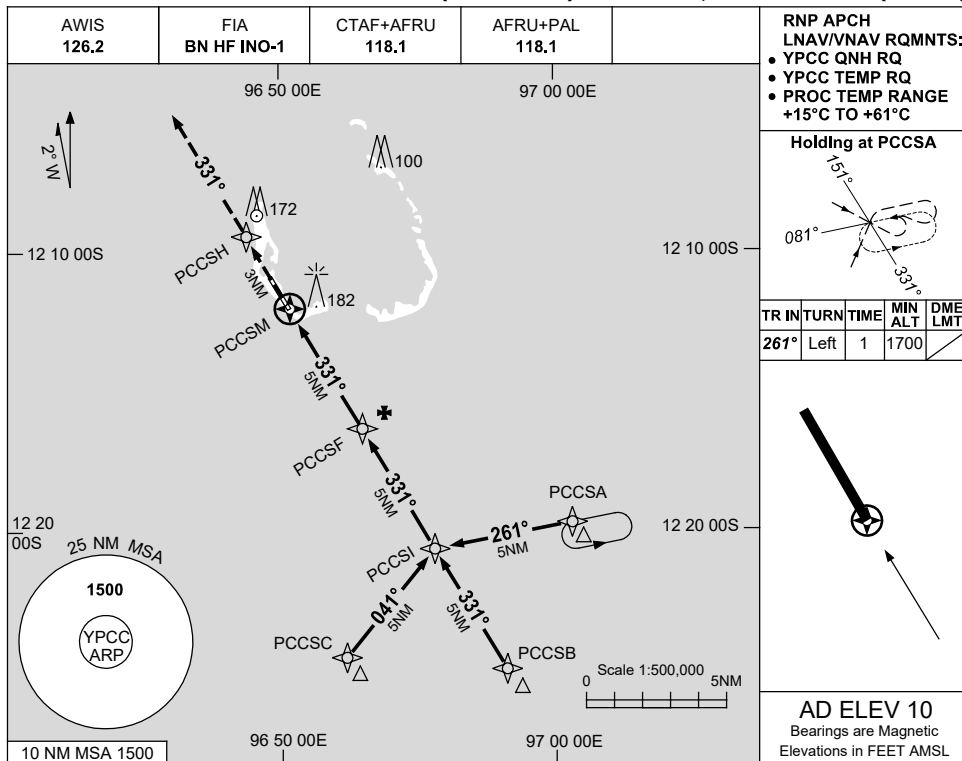

USE QNH
COCOS (KEELING) ISLANDS, AUSTRALIA (YPCC)

RNP RWY 33

7 SEP 2023

NM TO NEXT WPT	PCCSM	1	1.6	2	3	4	PCCSF	0.2				
ALT (3° APCH PATH)		370	550	690	1010	1330	1650	1700				

NOTES

CATEGORY	A	B	C	D
LNAV/VNAV	370 (362-2.0)			
LNAV	550 (540-3.1)			
CIRCLING	610 (600-2.4)		710 (700-4.0)	800 (790-5.0)
ALTERNATE	(1100-4.4)		(1200-6.0) (1290-7.0)	

1. MAX IAS:
 INITIAL : 210KT.

Changes: CHART TITLE, PBN SPECIFICATION BOX, Editorial.

PCCGN02-176