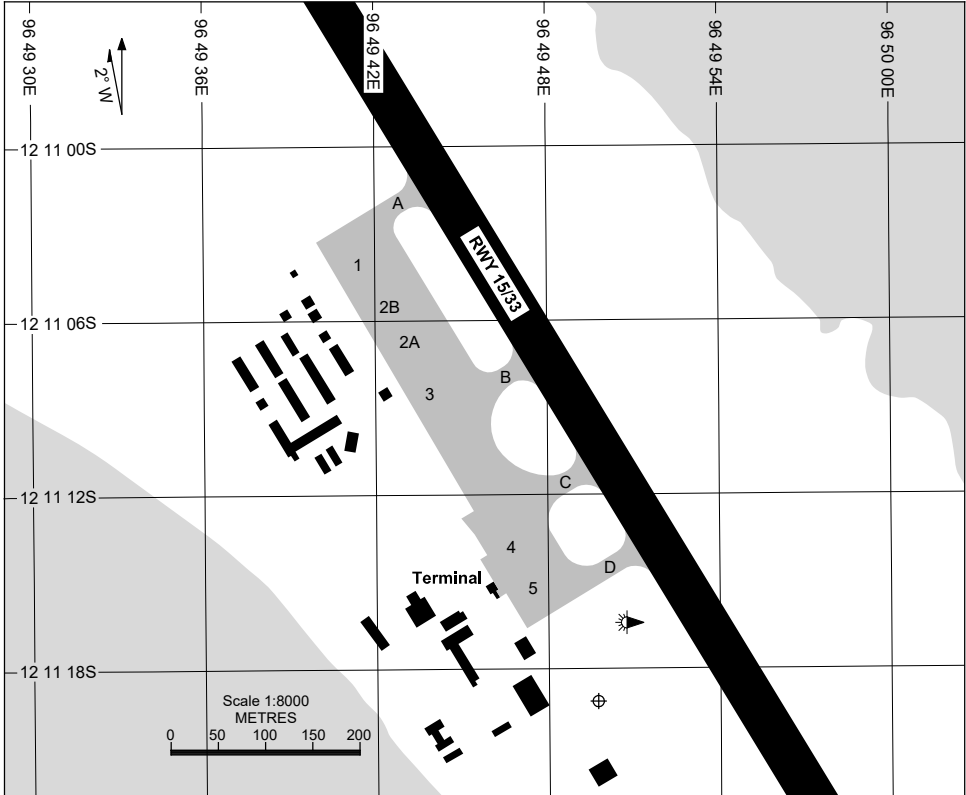

17 JUN 2021

COCOS (KEELING) ISLANDS, AUSTRALIA (YPCC)

PARKING POSITION INFORMATION

STAND	CO-ORDINATES	ELEV (ft)	CAPACITY	FUEL
1	12 11 04.70S 96 49 41.66E	9	B738/C130/P3	TANKER
2A	12 11 07.40S 96 49 43.66E	9	B738/C130/P3	TANKER
2B	12 11 06.29S 96 49 42.98E	9	B738/C130/P3	TANKER
3	12 11 09.21S 96 49 44.49E	9	B738/C130/P3	TANKER
4	12 11 14.57S 96 49 47.38E	9	B738	TANKER
5	12 11 15.99S 96 49 48.25E	9	B738	TANKER

Changes: BAYS CAPACITY UPDATE.