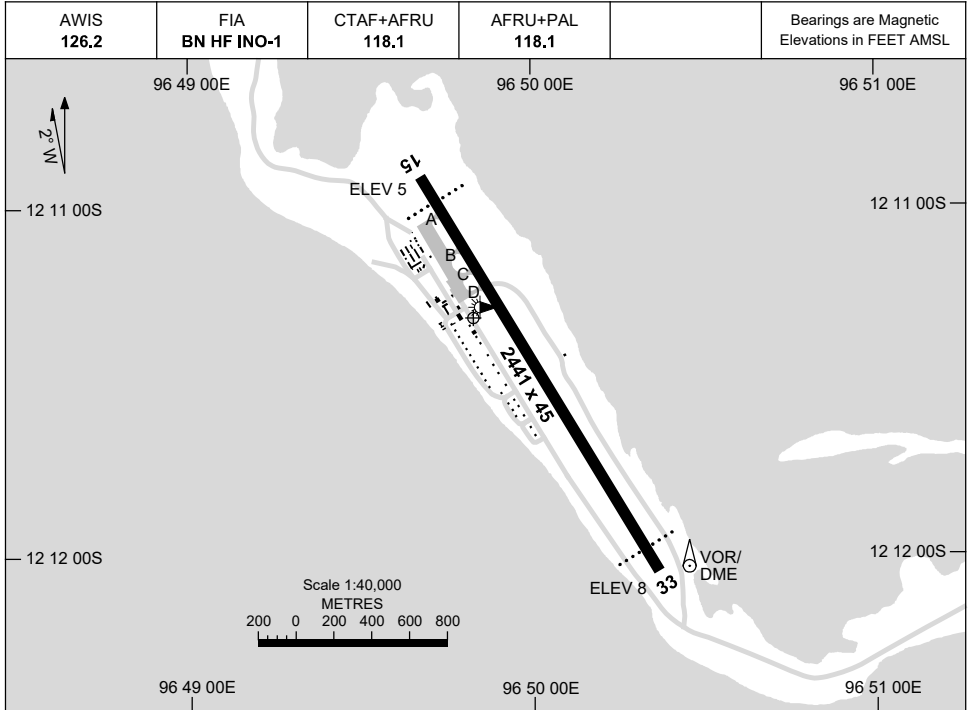

AD ELEV 10
12 11 19S 96 49 50E

AERODROME CHART

8 SEP 2022

COCOS (KEELING) ISLANDS, AUSTRALIA (YPCC)

| AERODROME LIGHTING | |
|------------------------------|---|
| RWY | TAXIWAY : BLUE EDGE RL : AFRU+PAL 118.1 , SDBY (13 SEC) , PTBL (EMERG ONLY, 90 MIN PN) |
| 15 <small>151</small> | PAPI 3.0° 53FT LIRL PTBL |
| <small>331</small> 33 | PAPI 3.0° 53FT LIRL PTBL |
| | |