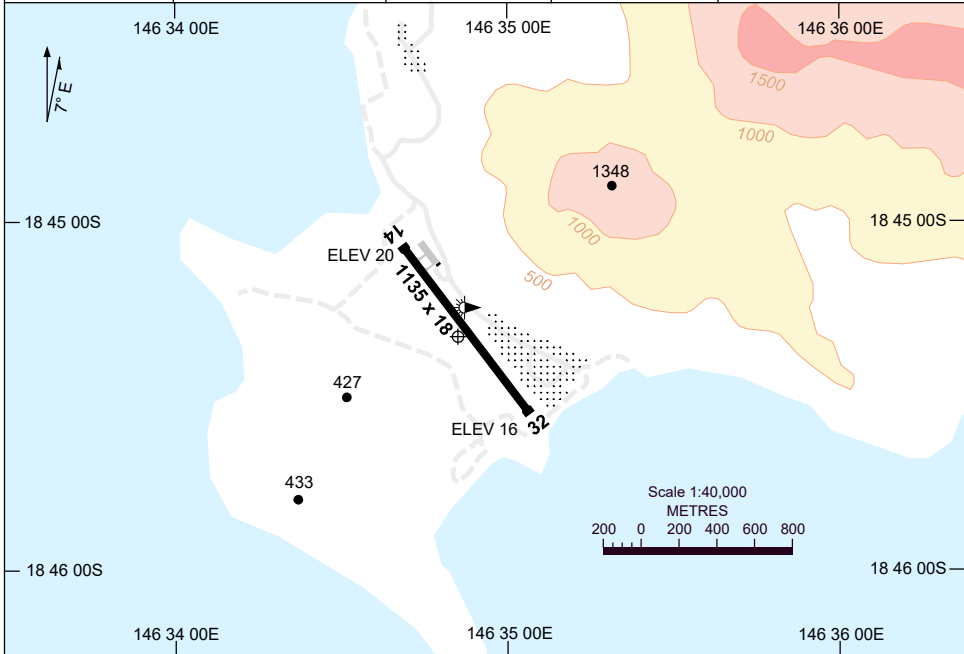

5 SEP 2024

AD ELEV 30
18 45 19S 146 34 53E

AERODROME CHART
PALM ISLAND, QLD (YPAM)

FIA (TWR HR) TVL APP 126.8	FIA (OUTSIDE TWR HR) BN CEN 120.55	CTAF 126.7	Bearings are Magnetic Elevations in FEET AMSL
-------------------------------	---------------------------------------	---------------	--

RWY	AERODROME LIGHTING	
	TAXIWAY : BLUE EDGE	RL : EMERG ONLY (MAN ACTIVATE 60 MIN PN , CTC DUTY ARO 24HR 0458 789 464)
14 ¹³⁵	LIRL PTBL	
³¹⁵ 32	LIRL PTBL	

NOTES

- FIA FREQ BN CEN 120.55 AVBL IN CIRCUIT AREA ONLY (OUTSIDE TL APCH HOURS).
- FIA FREQ TOWNSVILLE APP 126.8 AVBL IN CIRCUIT AREA ONLY (DURING TWR HRS).
- COLOUR:** SEE SPEC NOTICES.