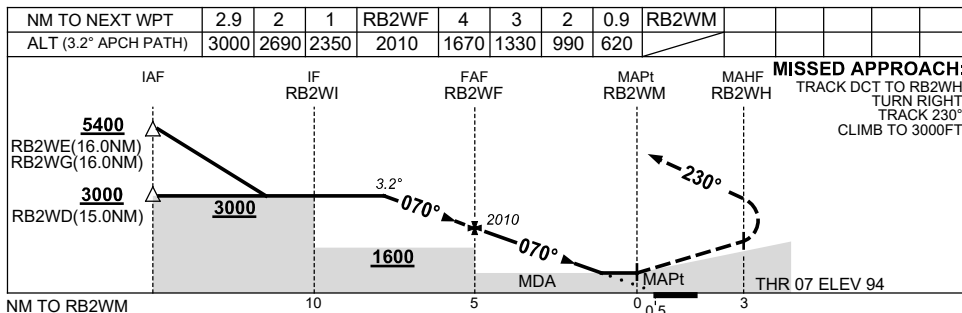

USE QNH

RNP RWY 07
ORBOST, VIC (YORB)

23 MAR 2023

MISSED APPROACH:
TRACK DCT TO RB2WH,
TURN RIGHT,
TRACK 230°,
CLIMB TO 3000FT.

NOTES

CATEGORY	A	B	C	D
LNAV	620 (526-2.8)			NOT APPLICABLE
CIRCLING *	690 (596-2.4)	830 (736-4.0)		
ALTERNATE	(1096-4.4)		(1236-6.0)	

- MAX IAS:
INITIAL : 210KT.
- NO CIRCLING NORTH OF RWY 07/25.

Changes: AD ELEV, THR ELEV, WPT NAMING CONVENTION, CHART TITLE, PBN SPECIFICATION BOX, ORBGN01-174 Editorial.