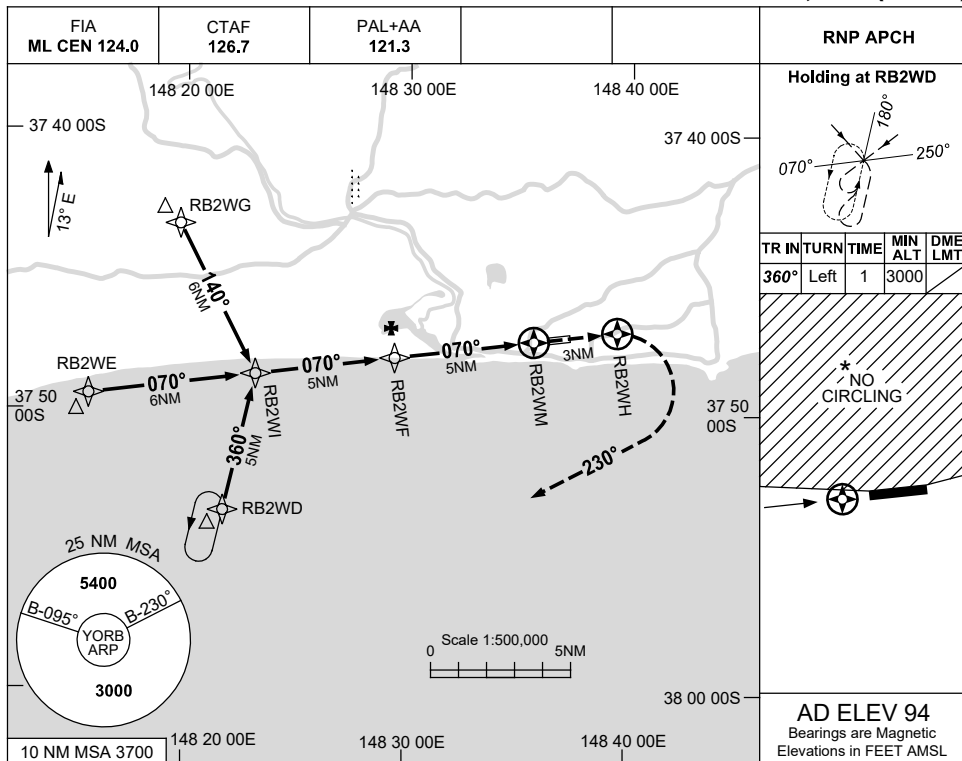

USE QNH

RNP RWY 07
ORBOST, VIC (YORB)

23 MAR 2023

MISSED APPROACH:
TRACK DCT TO RB2WH,
TURN RIGHT,
TRACK 230°,
CLIMB TO 3000FT.

NOTES

CATEGORY	A	B	C	D
LNAV	620 (526-2.8)			NOT APPLICABLE
CIRCLING *	690 (596-2.4)	830 (736-4.0)		
ALTERNATE	(1096-4.4)		(1236-6.0)	

- MAX IAS:
INITIAL : 210KT.
- NO CIRCLING NORTH OF RWY 07/25.

Changes: AD ELEV, THR ELEV, WPT NAMING CONVENTION, CHART TITLE, PBN SPECIFICATION BOX, ORBGN01-174 Editorial.