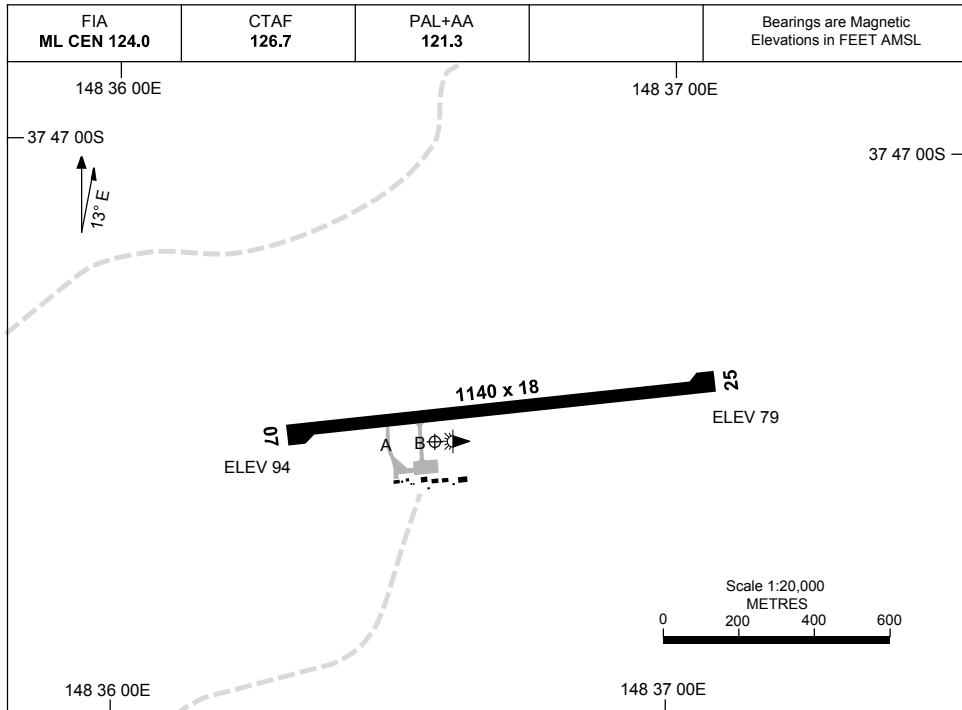

23 MAR 2023

AD ELEV 94
37 47 25S 148 36 35E

AERODROME CHART
ORBOST, VIC (YORB)

	AERODROME LIGHTING	
RWY	TAXIWAY : BLUE EDGE RL : PAL+AA 121.3 , SDBY (5 SEC).	
07 <small>070</small>	LIRL	
<small>250</small> 25	LIRL	

NOTES

1. FIA 124.0 AVBL CIRCUIT AREA AND ABV.

Changes: AD ELEV, THR ELEV.

ORBAD01-174