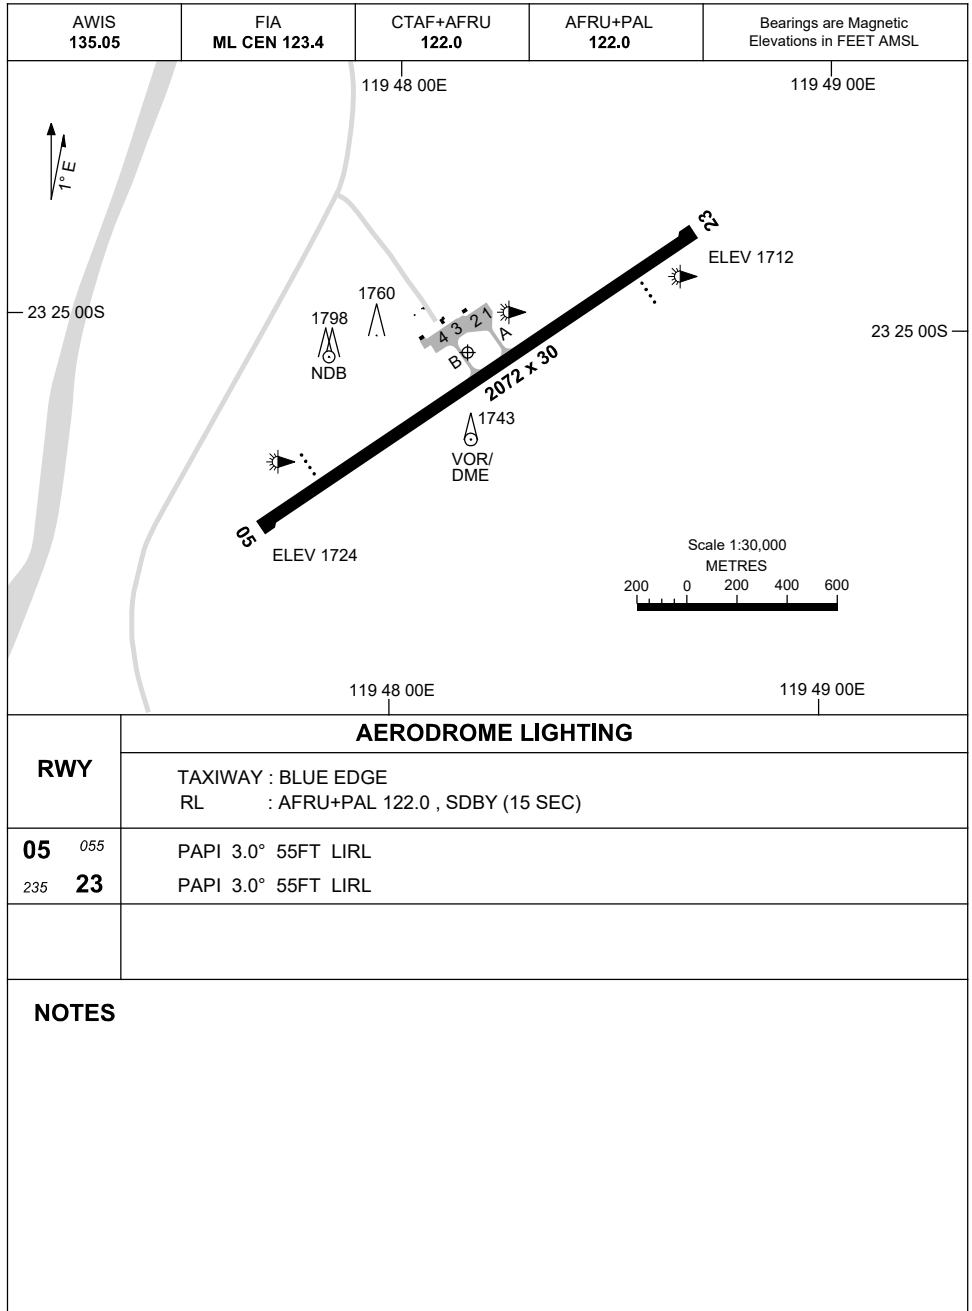

28 NOV 2024

AD ELEV 1724
23 25 04S 119 48 10E

AERODROME CHART
NEWMAN, WA (YNWN)

Changes: SDBY SWITCHOVER TIME.

NWNAD01-181