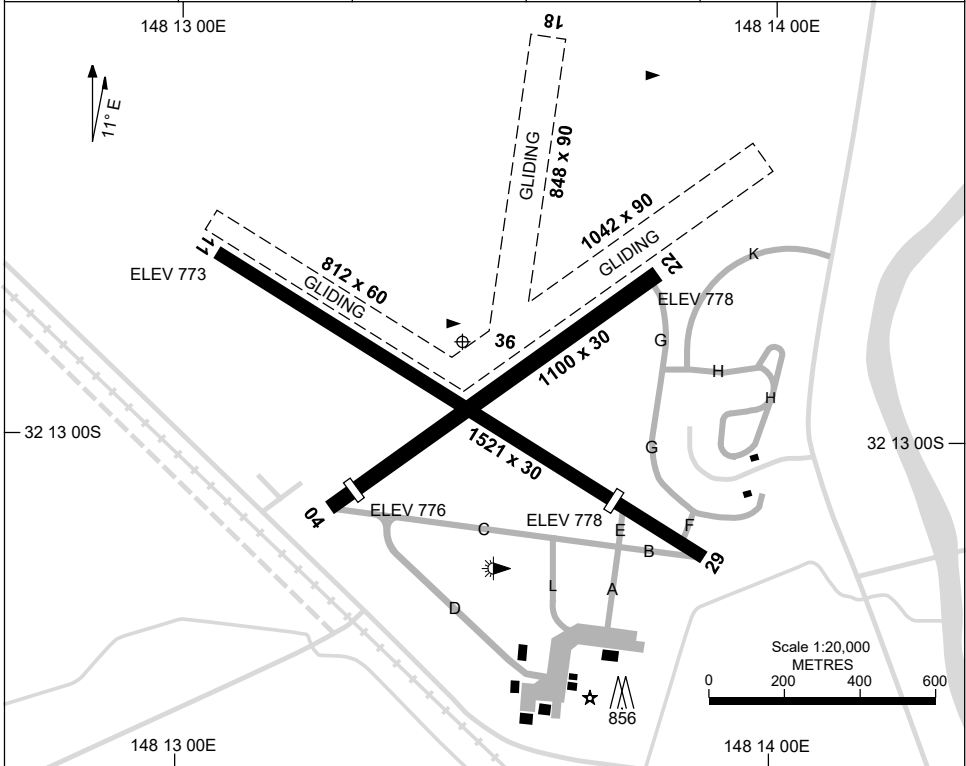

7 SEP 2023

AD ELEV 782
32 12 52S 148 13 29E

AERODROME CHART
NARROMINE, NSW (YNRM)

FIA ML CEN 123.9	CTAF 126.7	PAL 122.4		Bearings are Magnetic Elevations in FEET AMSL
---------------------	---------------	--------------	--	--

		AERODROME LIGHTING	
RWY		ABN : ALTN W 10 SEC	TAXIWAY : BLUE EDGE ON TWY A & B FM APRON TO END RWY 11
		RL : PAL 122.4	
11 110		LIRL	
290 29		LIRL	
04 043		NIL	
223 22		NIL	

NOTES

1. ML CEN FIA 123.9 AVBL IN CIRCUIT AREA.