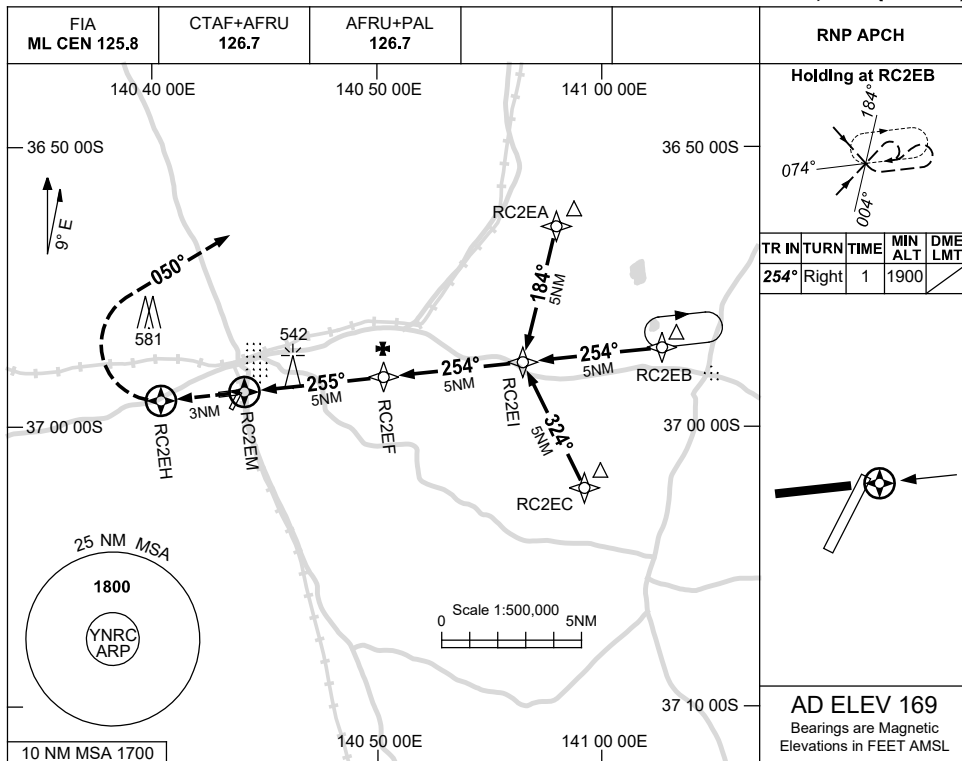

USE QNH

RNP RWY 26

21 MAR 2024

NARACORTE, SA (YNRC)

NM TO NEXT WPT	RC2EM	2	3	4	RC2EF				
ALT (3° APCH PATH)		940	1260	1580	1900				

NOTES

CATEGORY	A	B	C	D
LNAV	940 (771-4.4)		NOT APPLICABLE	
CIRCLING	940 (771-2.4)			
ALTERNATE	(1271-4.4)			

1. AWIS (PHONE)
08 8150 3810

Changes: CIRCLING MINIMA, IAF ALT, WPT NAMING CONVENTION, MAGNETIC TRACKS.

NRCGN01-178