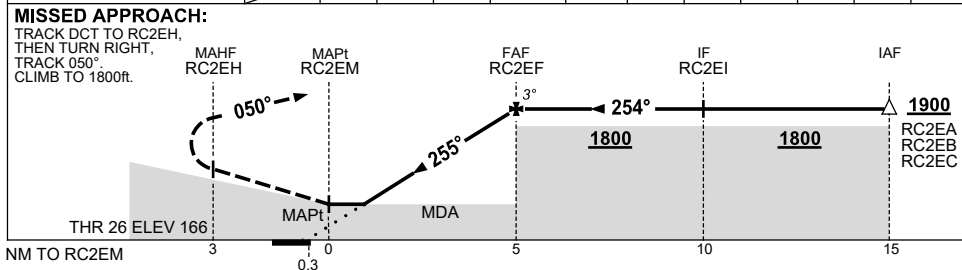

USE QNH

RNP RWY 26

21 MAR 2024

NARACORTE, SA (YNRC)

NM TO NEXT WPT	RC2EM	2	3	4	RC2EF				
ALT (3° APCH PATH)		940	1260	1580	1900				

NOTES

CATEGORY	A	B	C	D
LNAV	940 (771-4.4)		NOT APPLICABLE	
CIRCLING	940 (771-2.4)			
ALTERNATE	(1271-4.4)			