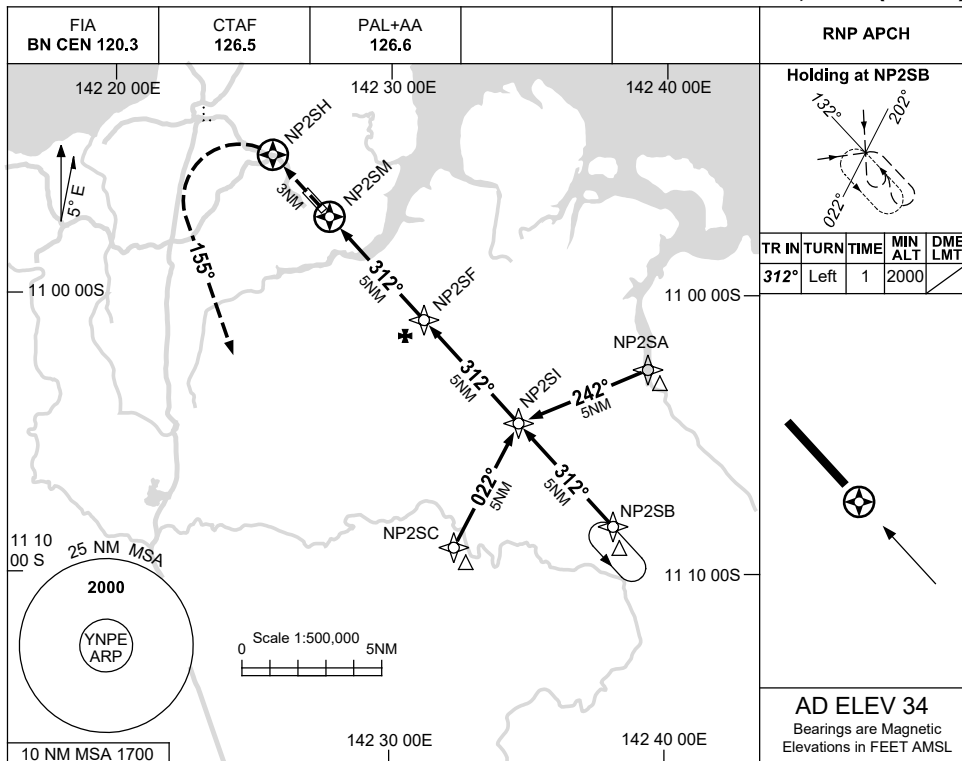

USE QNH

RNP E

13 JUN 2024

**NORTHERN PENINSULA, QLD (YNPE)**

NM TO NEXT WPT	NP2SM	2	2.5	3	4	NP2SF	0.8						
ALT (3° APCH PATH)		800	960	1110	1430	1750	2000						

**NOTES**

CATEGORY	A	B	C	D
CIRCLING	800 (766-2.4)		960 (926-4.0)	
ALTERNATE	(1266-4.4)		(1426-6.0)	

1. MAX IAS:  
INITIAL : 210KT.

NOT APPLICABLE

Changes: 10NM MSA, WPT NAMING CONVENTION.

NPEGN02-179