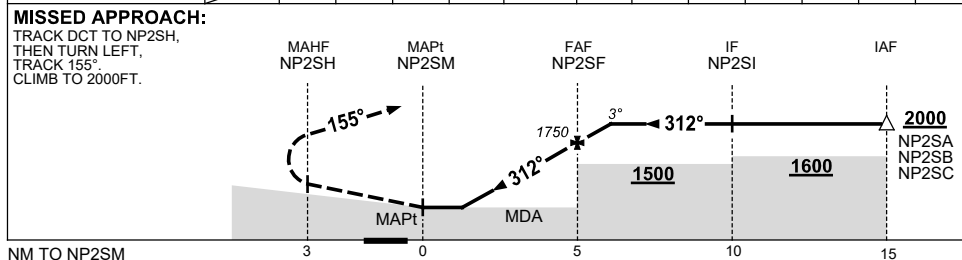

USE QNH

RNP E

13 JUN 2024

**NORTHERN PENINSULA, QLD (YNPE)**

NM TO NEXT WPT	NP2SM	2	2.5	3	4	NP2SF	0.8						
ALT (3° APCH PATH)		800	960	1110	1430	1750	2000						

**NOTES**

CATEGORY	A	B	C	D
CIRCLING	800 (766-2.4)		960 (926-4.0)	
ALTERNATE	(1266-4.4)		(1426-6.0)	

1. MAX IAS:  
INITIAL : 210KT.

NOT APPLICABLE

Changes: 10NM MSA, WPT NAMING CONVENTION.

NPEGN02-179