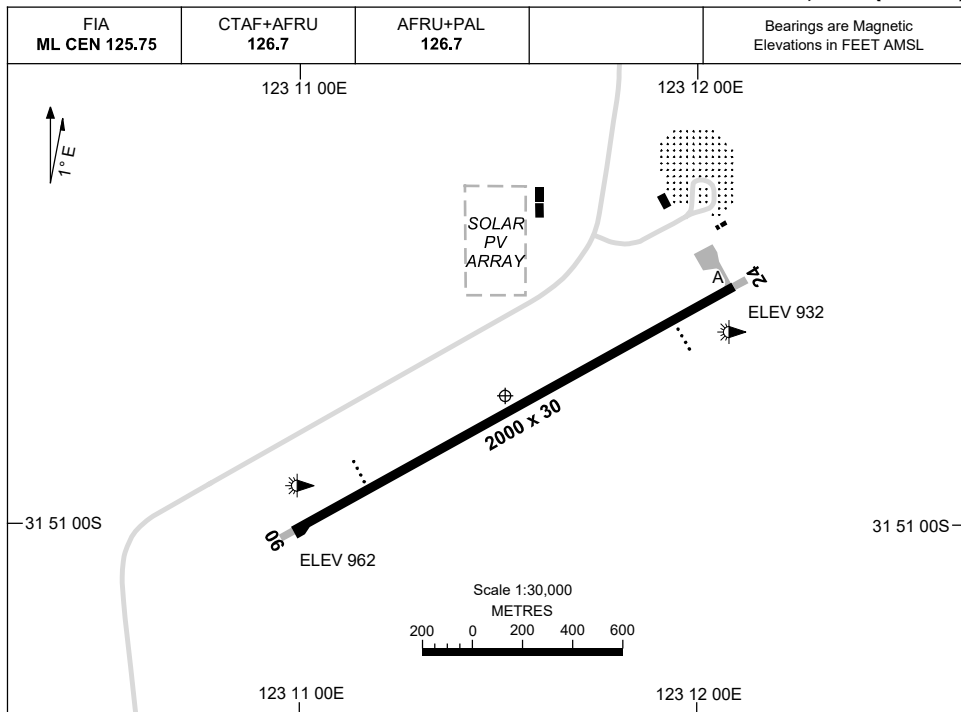

30 NOV 2023

AD ELEV 962
31 50 43S 123 11 31E

AERODROME CHART
NOVA, WA (YNOV)

	AERODROME LIGHTING
RWY	TAXIWAY : BLUE EDGE RL : AFRU+PAL 126.7 , SDBY (MANUALLY ACTIVATED, 60 MIN PN)
06 <small>060</small>	PAPI 3.0° 52FT LIRL
<small>239</small> 24	PAPI 3.0° 52FT LIRL

NOTES

1. FIA ML CEN 125.75 10,000FT

Changes: TERMINAL ADDED.

NOVAD01-177