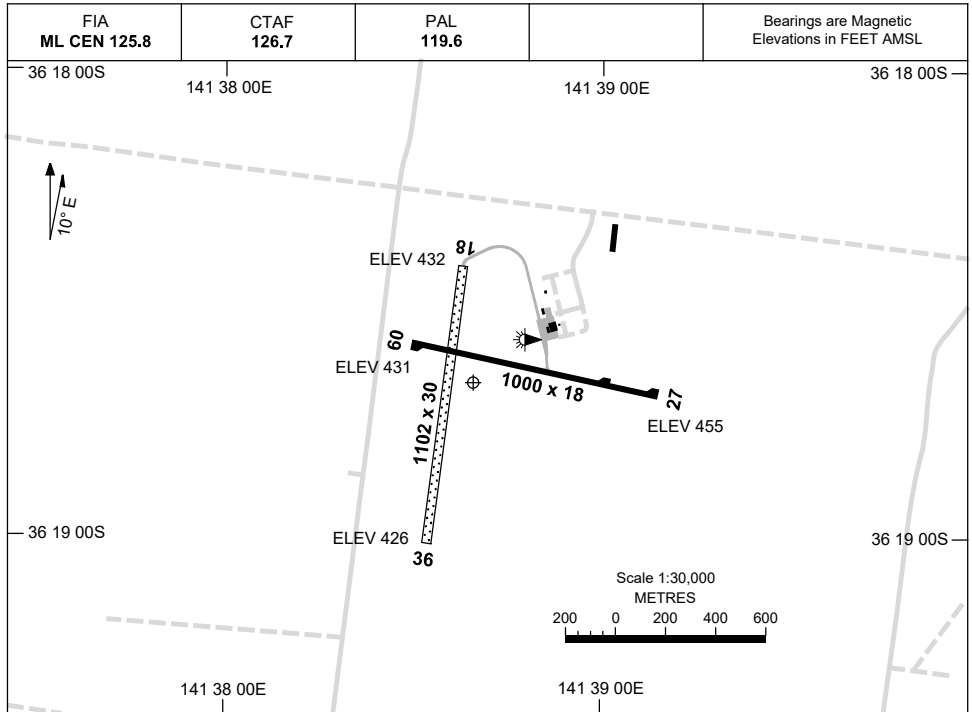

21 MAR 2024

AD ELEV 455
36 18 40S 141 38 40E

AERODROME CHART
NHILL, VIC (YNHL)

	AERODROME LIGHTING
RWY	TWY : BLUE EDGE RL : PAL 119.6 , PTBL IN EMERG
09 <small>093</small> 273 27	LIRL PTBL LIRL PTBL
18 <small>177</small> 357 36	RTIL PTBL RTIL PTBL

NOTES

1. AWIS (PHONE) 03 8470 3218
2. FIA FREQ 125.8 AVBL CIRCUIT AREA.
3. RWY 09/27 AND 18/36 PTBL LIGHTING AVBL DURING EMERG ONLY.

Changes: AD ELEV, THR ELEV, Editorial.

NHLAD01-178