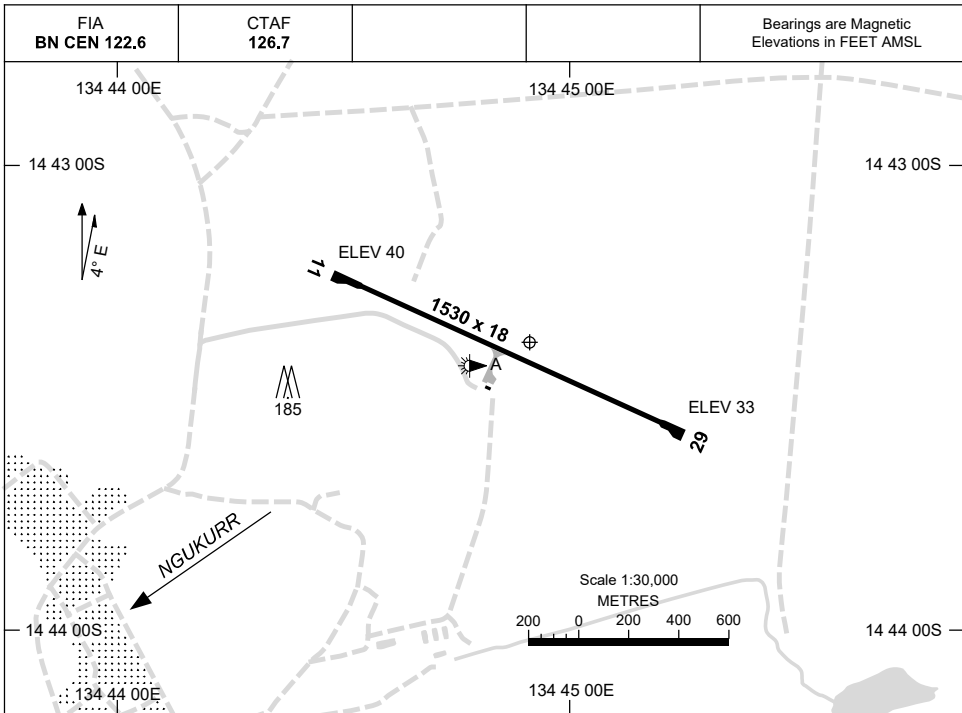

28 NOV 2024

AD ELEV 45
14 43 22S 134 44 51E

AERODROME CHART
NGUKURR, NT (YNGU)

	AERODROME LIGHTING
RWY	RL : SOLAR - EMERG ONLY.
11 ¹¹¹ ₂₉₁ 29	LIRL LIRL
NOTES	1. FIA FREQ BN CEN 122.6 AVBL FL160.