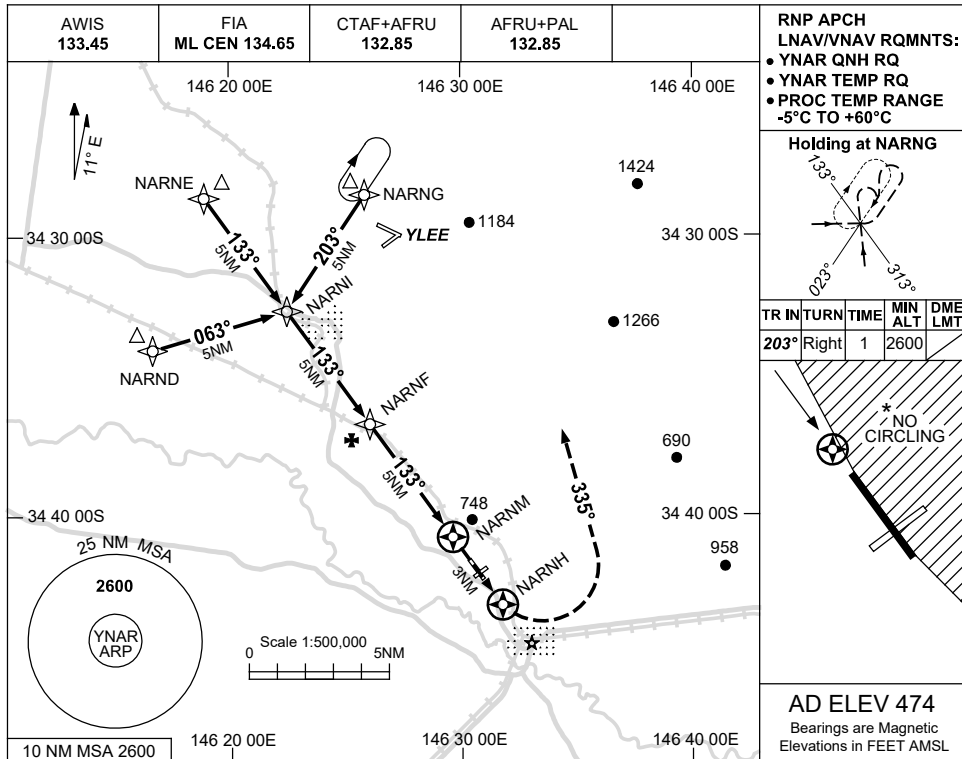

USE QNH

RNP RWY 14

7 SEP 2023

NARRANDERA, NSW (YNAR)

NOTES

1. MAX IAS:
INITIAL : 230KT.
- * 2. NO CIRCLING EAST
OF RWY 14/32.

CATEGORY	A	B	C	D
LNAV/VNAV		970 (501-2.8)		NOT APPLICABLE
LNAV		1140 (666-3.8)		
CIRCLING *	1200 (726-2.4)	1340 (866-4.0)		
ALTERNATE	(1226-4.4)		(1366-6.0)	

Changes: MODEL ACFT REMOVED.

NARGN01-176