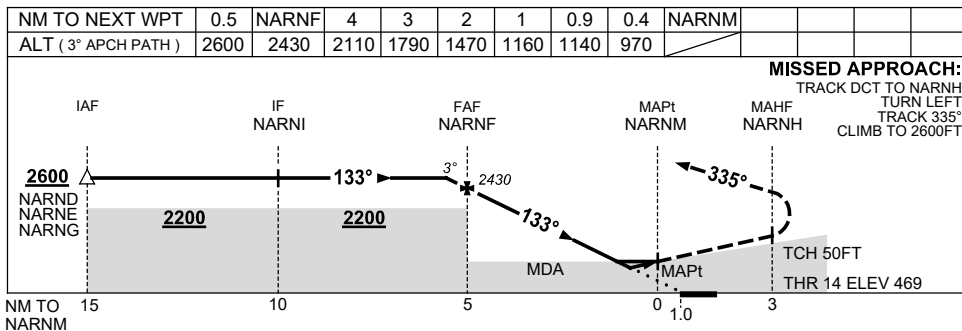

USE QNH

RNP RWY 14

7 SEP 2023

NARRANDERA, NSW (YNAR)

NOTES

1. MAX IAS:
INITIAL : 230KT.
- * 2. NO CIRCLING EAST
OF RWY 14/32.

CATEGORY	A	B	C	D
LNAV/VNAV		970 (501-2.8)		NOT APPLICABLE
LNAV		1140 (666-3.8)		
CIRCLING *	1200 (726-2.4)	1340 (866-4.0)		
ALTERNATE	(1226-4.4)		(1366-6.0)	

Changes: MODEL ACFT REMOVED.

NARGN01-176