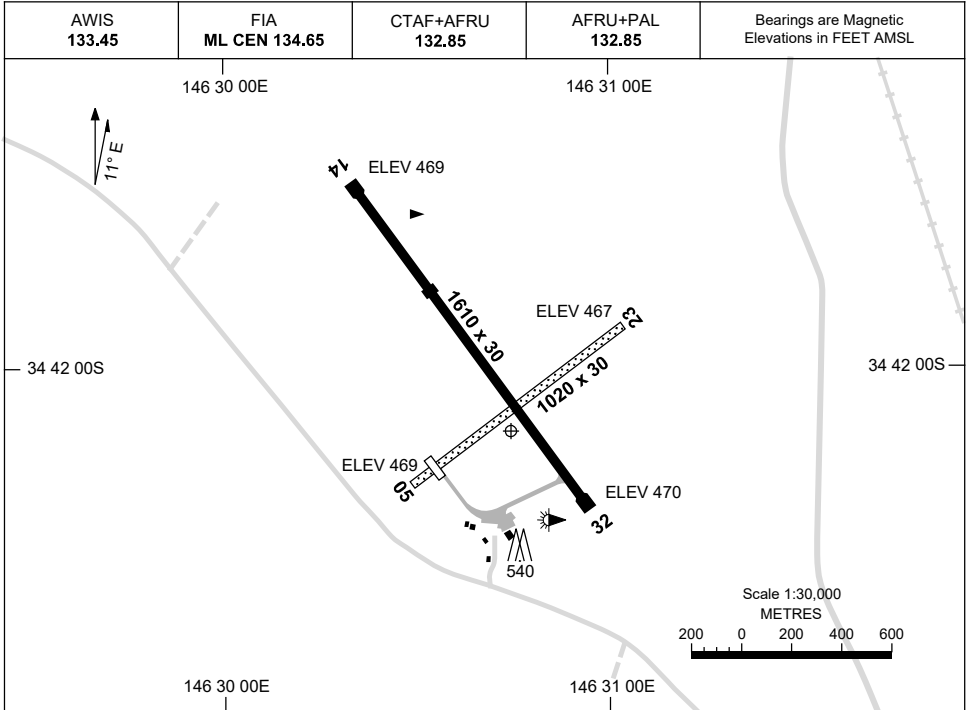

7 SEP 2023

AD ELEV 474
34 42 08S 146 30 44E

AERODROME CHART
NARRANDERA, NSW (YNAR)

	AERODROME LIGHTING	
RWY	TAXIWAY : BLUE EDGE BTN RWY 32 THR AND RPT APN ONLY RL : AFRU+PAL 132.85 , SDBY (15 SEC)	
14 ¹³³	LIRL	
³¹³ 32	LIRL	
05 ⁰⁴²	NIL	
²²² 23	NIL	

NOTES

1. AWIS RQ ONE-SECOND TRANSMIT PULSE TO ACTIVATE.
2. FIA FREQ 134.65 AVBL IN CIRCUIT AREA.
3. SBDY PWR AVBL SUPPLIED BY AD GENERATOR IN THE EVENT OF MAINS PWR FAILURE.

Changes: AD LIGHTING, NOTES, Editorial.