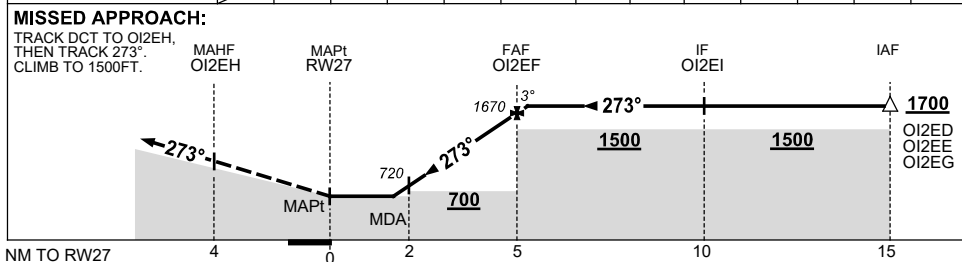

USE QNH

RNP E

13 JUN 2024

MORNINGTON ISLAND, QLD (YMTI)

NM TO NEXT WPT	RW27	1.8	2	3	4	OI2EF	0.1					
ALT (3° APCH PATH)		670	720	1040	1360	1670	1700					

NOTES

CATEGORY	A	B	C	D
CIRCLING	670 (637-2.4)		770 (737-4.0)	
ALTERNATE	(1137-4.4)		(1237-6.0)	
	NOT APPLICABLE			

1. MAX IAS: INITIAL : 210KT.
2. AWIS (PHONE) 07 3564 3728

Changes: REMOVAL OF LNAV MINIMA, CIRCLING, WPT NAMING CONVENTION.

MTIGN02-179