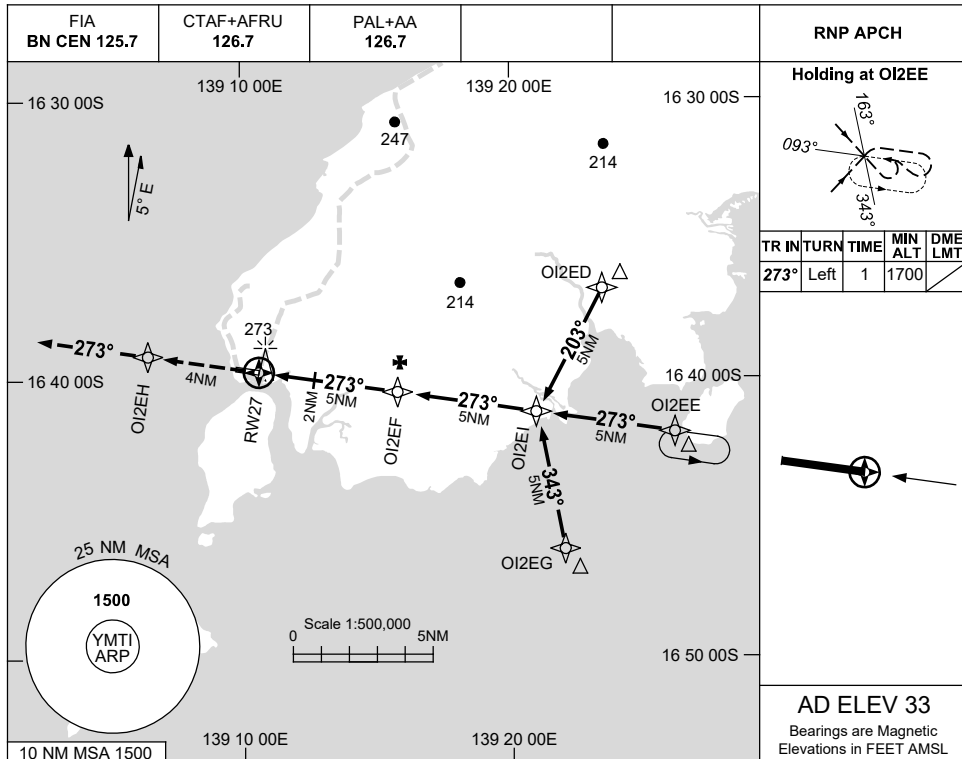

USE QNH

RNP E

13 JUN 2024

MORNINGTON ISLAND, QLD (YMTI)

NM TO NEXT WPT	RW27	1.8	2	3	4	OI2EF	0.1					
ALT (3° APCH PATH)		670	720	1040	1360	1670	1700					

NOTES

CATEGORY	A	B	C	D
CIRCLING	670 (637-2.4)		770 (737-4.0)	
ALTERNATE	(1137-4.4)		(1237-6.0)	
	NOT APPLICABLE			

1. MAX IAS: INITIAL : 210KT.
2. AWIS (PHONE) 07 3564 3728

Changes: REMOVAL OF LNAV MINIMA, CIRCLING, WPT NAMING CONVENTION.

MTIGN02-179