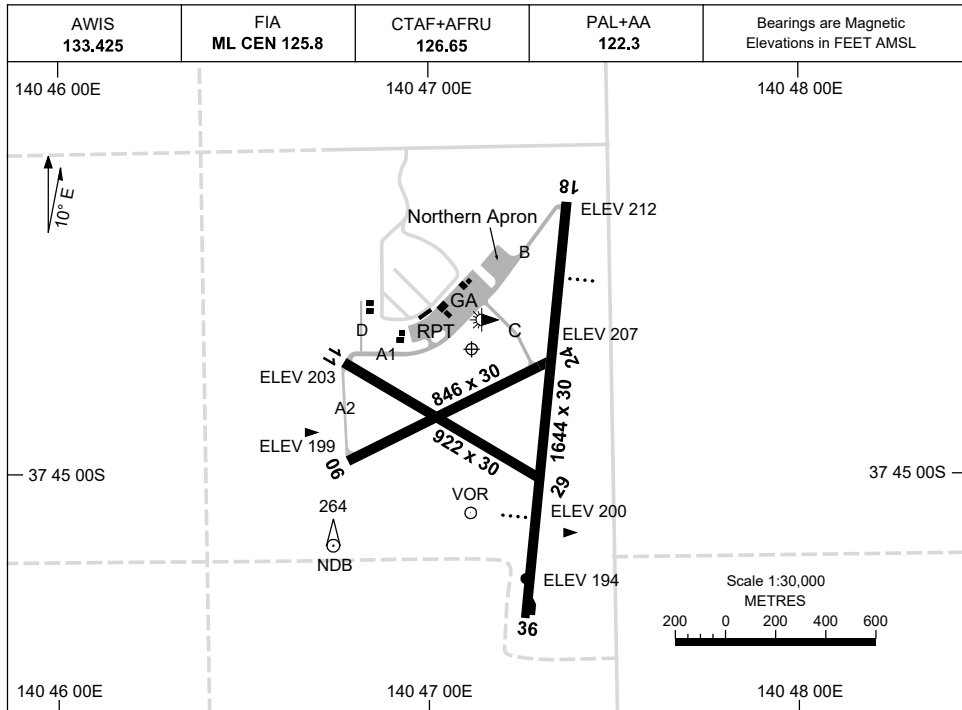

1 DEC 2022

AD ELEV 212
37 44 44S 140 47 07E

AERODROME CHART
MOUNT GAMBIER, SA (YMTG)

RWY		AERODROME LIGHTING
		TAXIWAY : GREEN CENTRELINE TWY B, BLUE EDGE TWY A1, A2 RL : PAL+AA 122.3 , SDBY (30 SEC)
18 ¹⁷⁶		PAPI LEFT SIDE 3.0° 41FT LIRL
³⁵⁶ 36		PAPI LEFT SIDE 3.0° 41FT LIRL
06 ⁰⁵⁴		LIRL
²³⁴ 24		LIRL
11 ¹¹¹		NIL
²⁹¹ 29		NIL

NOTES

- FOR ON GROUND COM ML CEN 120.3
- AWIS RQ ONE-SECOND PULSE TO ACTIVATE.

Changes: NOTES 1 AND 2 DELETED, BUILDINGS ADDED, SWITCH OVER TIME.

MTGAD01-173