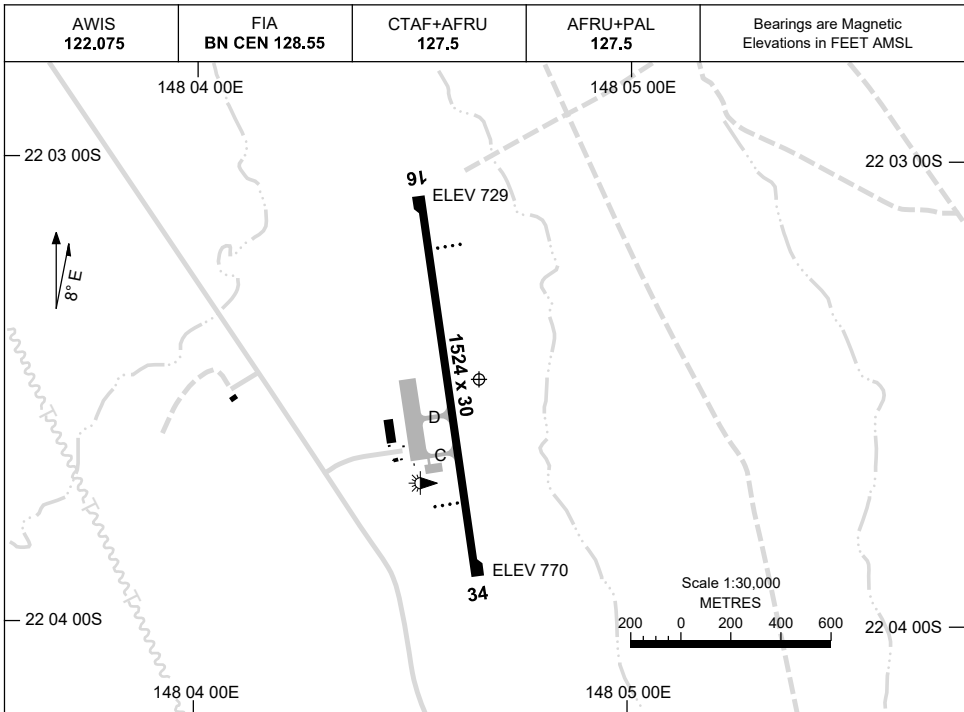

30 NOV 2023

AD ELEV 770
22 03 28S 148 04 39E

AERODROME CHART
MORANBAH, QLD (YMRB)

	AERODROME LIGHTING
RWY	RL : AFRU+PAL 127.5 , SDBY
16 ¹⁶³	PAPI 3.0° 48FT LIRL RTIL
³⁴³ 34	PAPI 3.0° 48FT LIRL RTIL

NOTES

1. AWIS RQ 1 SEC PULSE TO ACTIVATE.
2. FIA FREQ 128.55 AVBL CIRCUIT AREA.
FOR ON GROUND COM USE BN CEN 118.45.

Changes: SWITCHOVER TIME REMOVED, PAPI HEIGHT, Editorial.

MRBAD01-177