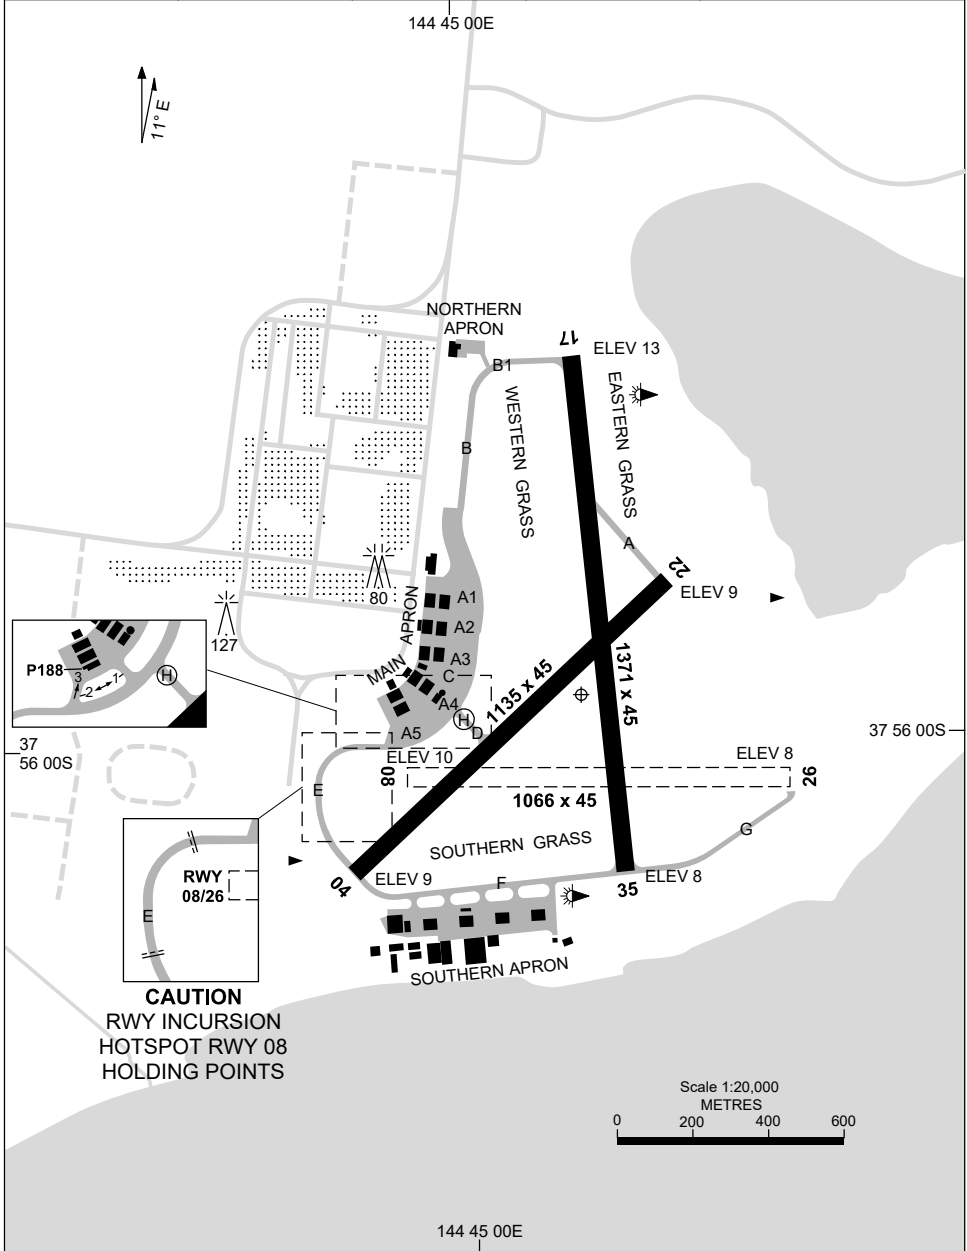

16 JUN 2022

AD ELEV 14
37 55 56S 144 45 12E

AERODROME CHART - Page 1
POINT COOK, VIC (YMPC)

AWIS 122.675	FIA ML CEN 135.7	CTAF+AFRU 126.2	AFRU+PAL 126.2	Bearings are Magnetic Elevations in FEET AMSL
-----------------	---------------------	--------------------	-------------------	--