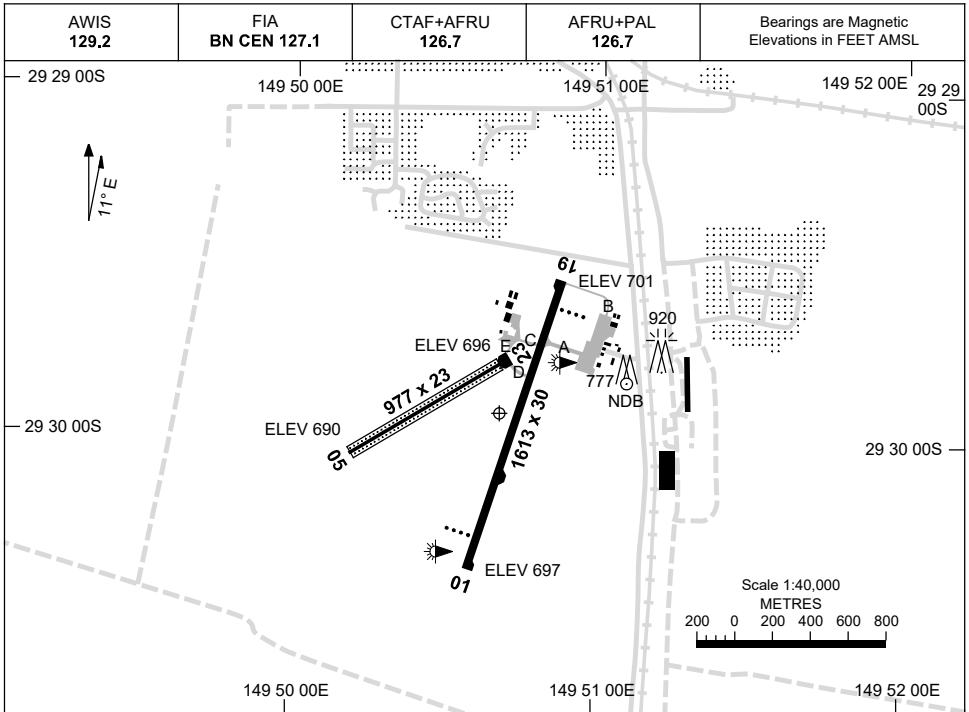

13 JUN 2024

AD ELEV 701
29 29 56S 149 50 41E

AERODROME CHART
MOREE, NSW (YMOR)

	AERODROME LIGHTING
RWY	TAXIWAY : BLUE EDGE TWY A ONLY RL : AFRU+PAL 126.7 , SDBY (15 SEC)
01 ⁰⁰⁷ <small>187</small> 19	PAPI 3.0° 51FT LIRL PAPI 3.0° 51FT LIRL
05 ⁰⁴⁸ <small>228</small> 23	NIL NIL

NOTES

1. RWY 05/23 CENTRAL 10M SEALED.

CAUTION: KANGAROO HAZARD EXISTS.

Changes: RWY BEARING.

MORAD01-179