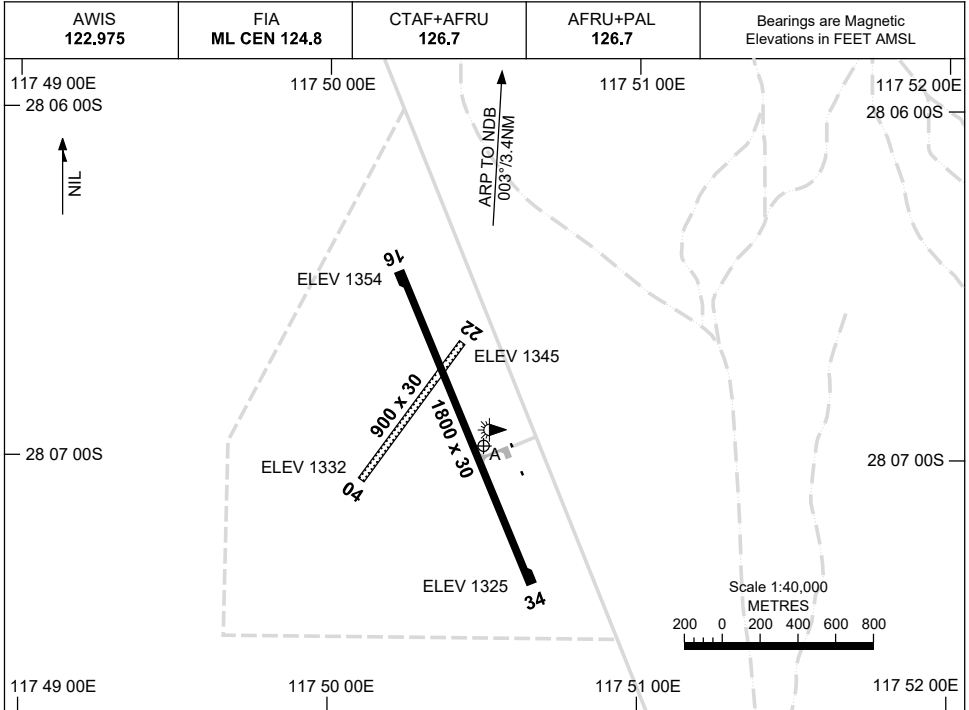

16 JUN 2022

AD ELEV 1354
28 06 58S 117 50 30E

AERODROME CHART
MOUNT MAGNET, WA (YMOG)

	AERODROME LIGHTING	
RWY	TAXIWAY : BLUE EDGE	
	RL : AFRU+PAL 126.7 , SDBY (10 SEC)	
16 ¹⁵⁶	LIRL	
336 34	LIRL	
04 ⁰³⁵	NIL	
215 22	NIL	

NOTES

1. AWIS RQ ONE-SECOND PULSE TO ACTIVATE.
2. FIA FREQ 124.8 AVBL IN CIRCUIT AREA.

Changes: TWY A LABEL, TAXIWAY LIGHTING.

MOGAD01-171