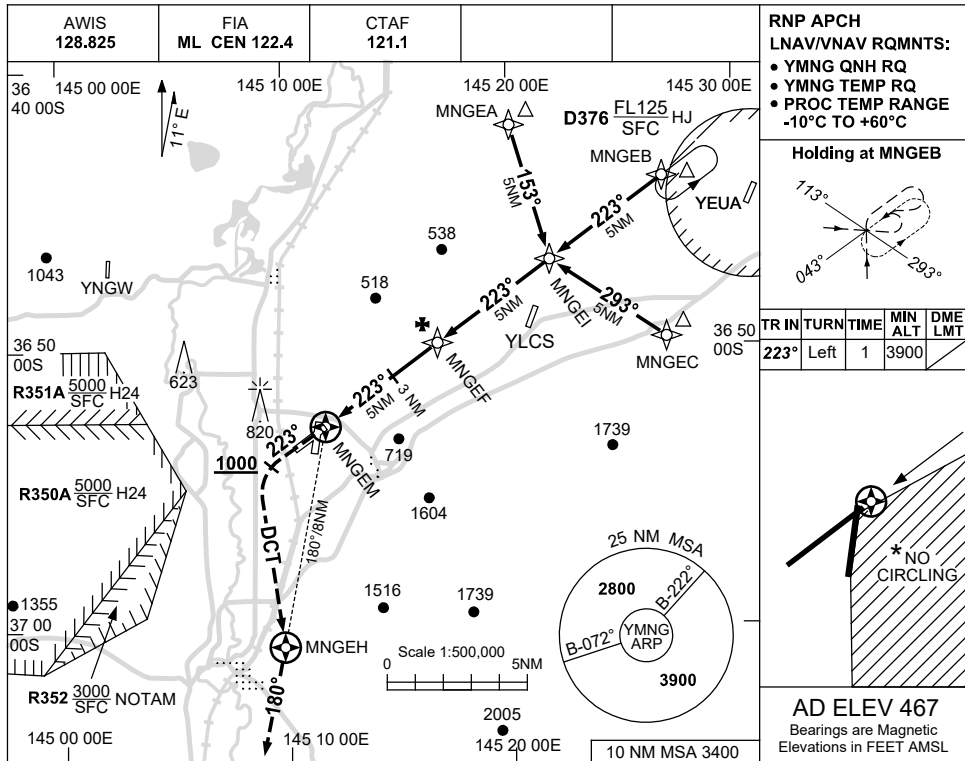

USE QNH

RNP RWY 23

30 NOV 2023

MANGALORE, VIC (YMNG)

- NOTES**
- MAX IAS:
INITIAL : 210KT,
MAP TURN: 200KT.
 - * NO CIRCLING IN SECTOR EAST OF RWY 18/36 AND STH EAST OF RWY 05/23.

Changes: D366 REMOVED, Editorial.