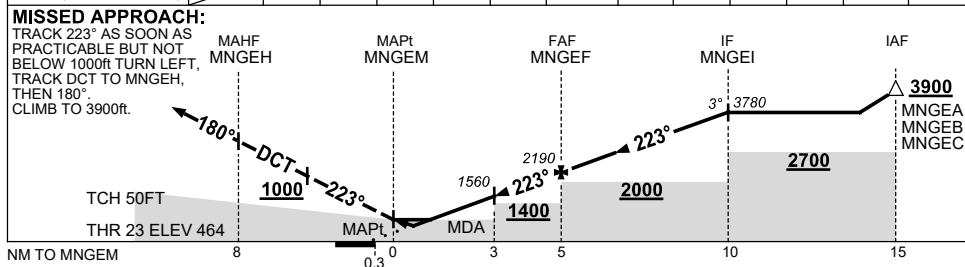

USE QNH

RNP RWY 23

30 NOV 2023

MANGALORE, VIC (YMNG)

- NOTES**
- MAX IAS:
INITIAL : 210KT,
MAP TURN: 200KT.
 - * NO CIRCLING IN SECTOR EAST OF RWY 18/36 AND STH EAST OF RWY 05/23.

Changes: D366 REMOVED, Editorial.