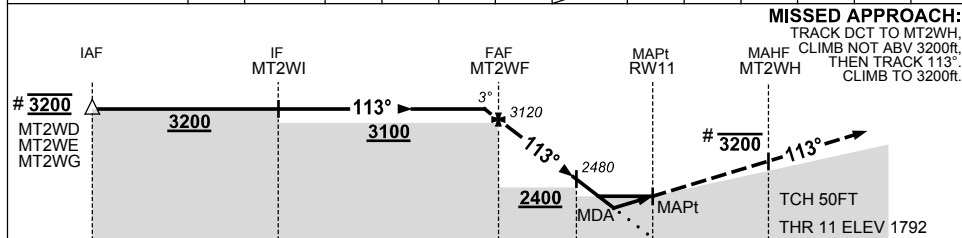

USE QNH

RNP RWY 11

28 NOV 2024

MOUNT KEITH, WA (YMNE)

NM TO NEXT WPT	0.3	MT2WF	3	2	1.5	0.7	RW11				
ALT (3° APCH PATH)	3200	3120	2800	2480	2330	2070					

NOTES

- MAX IAS:
INITIAL : 210KT.
- NO CIRCLING NTH OF RWY 11 / 29.
- CAUTION:** PROC IS OVERLAID BY YBLU RNP RWY 19. PRESCRIBED ALTITUDES ENSURE SEPARATION.