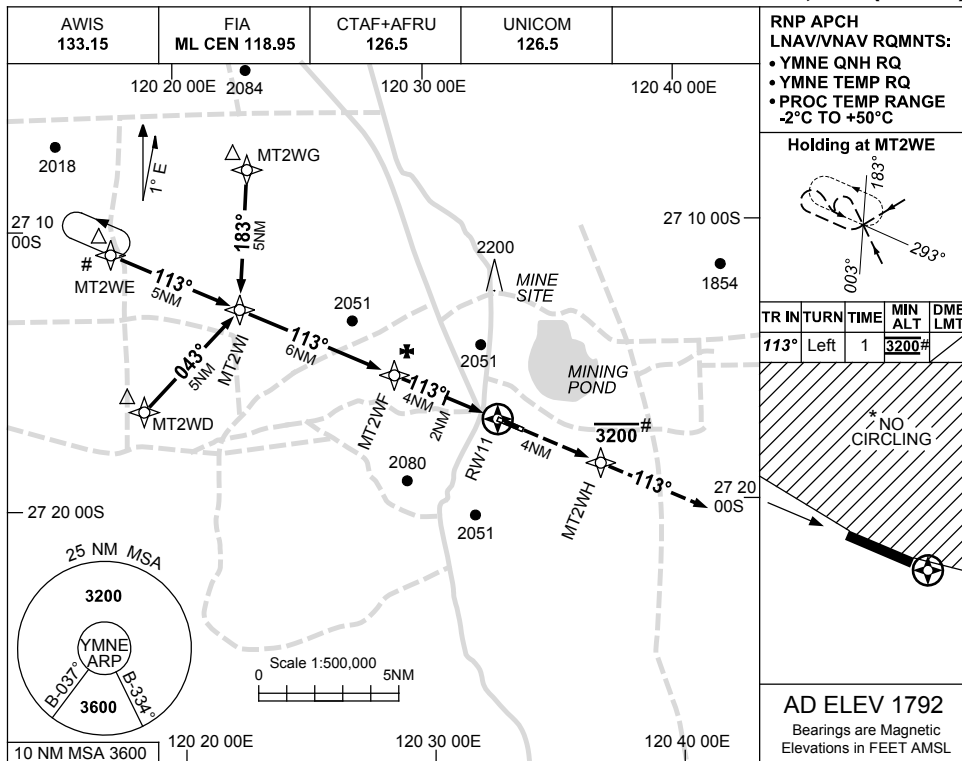

USE QNH

RNP RWY 11

28 NOV 2024

MOUNT KEITH, WA (YMNE)

NM TO NEXT WPT	0.3	MT2WF	3	2	1.5	0.7	RW11				
ALT (3° APCH PATH)	3200	3120	2800	2480	2330	2070					

NOTES

- MAX IAS:
INITIAL : 210KT.
- NO CIRCLING NTH OF RWY 11 / 29.
- CAUTION:** PROC IS OVERLAID BY YBLU RNP RWY 19. PRESCRIBED ALTITUDES ENSURE SEPARATION.

CATEGORY	A	B	C	D
LNAV/VNAV		2070 (278-1.5)		NOT APPLICABLE
LNAV		2330 (538-3.0)		
CIRCLING *	2480 (688-2.4)		2600 (808-4.0)	
ALTERNATE	(1188-4.4)		(1308-6.0)	

Changes: MSA, OBSTACLE ELEVATION, Editorial.